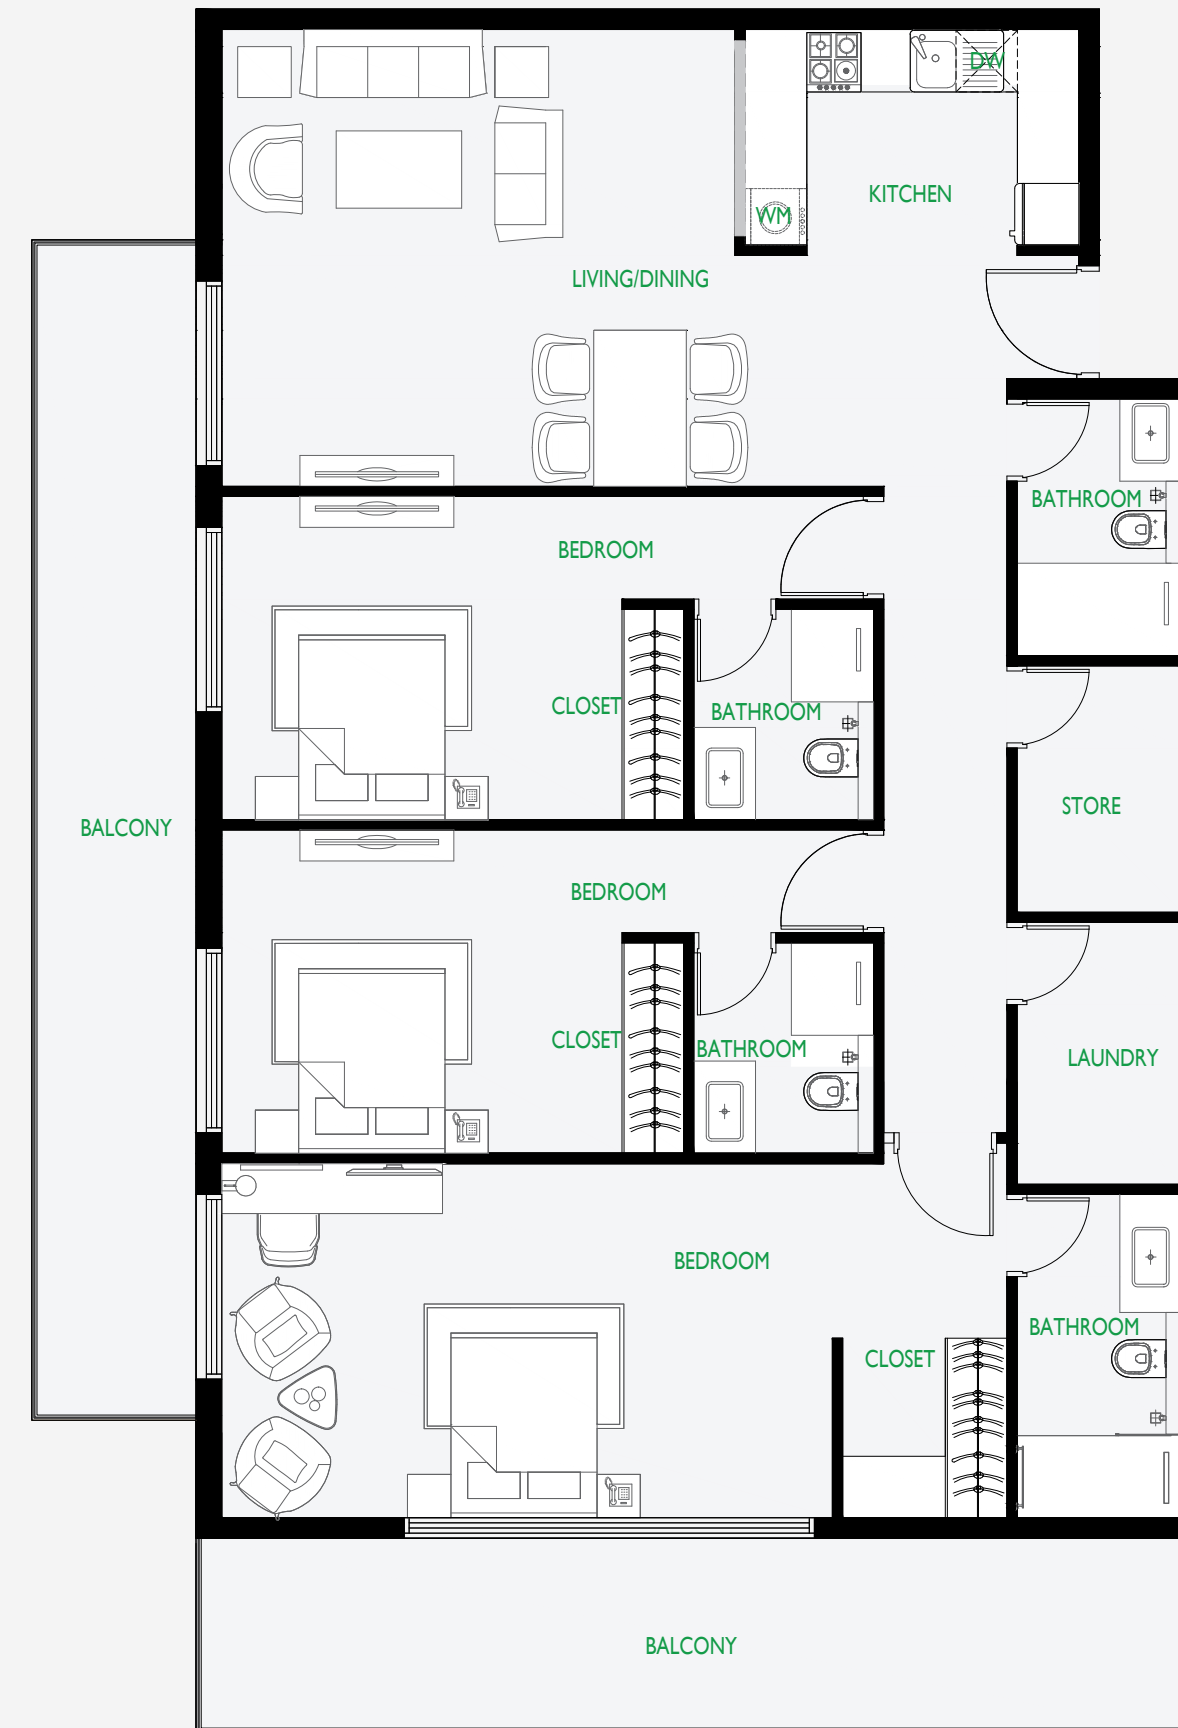

3 Bedroom

Type 1

Apartment Area	1050 sq.ft.
Balcony Area	396 sq.ft.

* All images used are for illustrative purposes only and do not represent the actual size, features, specifications, fittings and furnishing. All materials, dimensions, and drawings are approximate only.