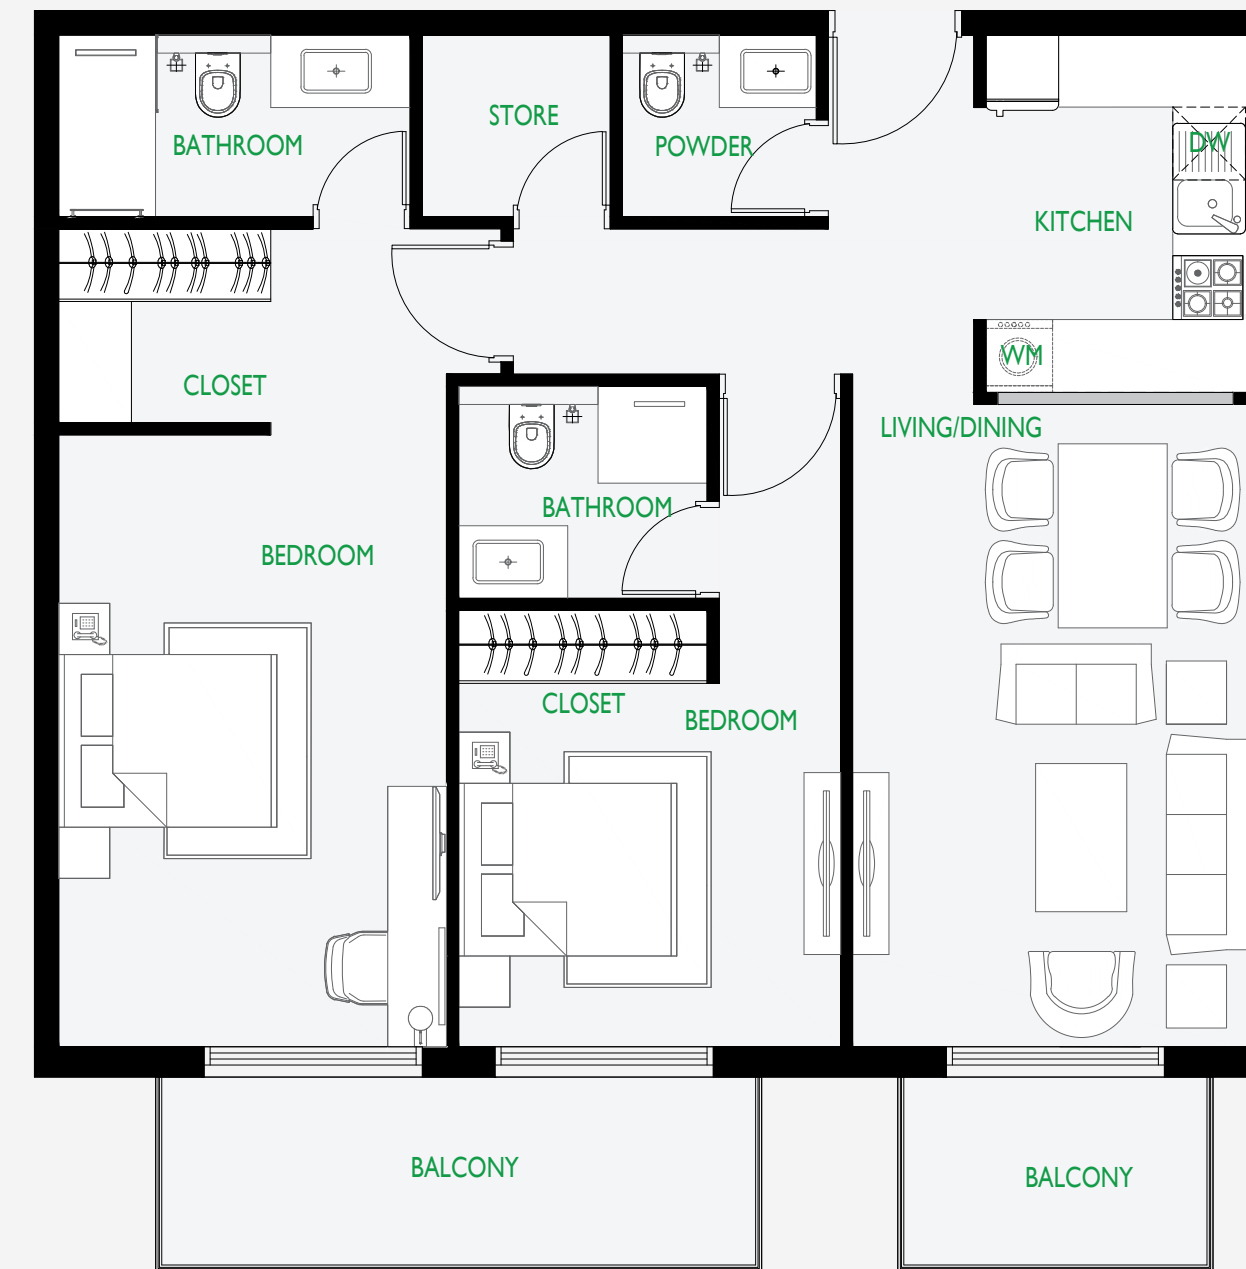

1 Bedroom

Type 6

Apartment Area	690 sq.ft.
Balcony Area	236 sq.ft.

* All images used are for illustrative purposes only and do not represent the actual size, features, specifications, fittings and furnishing. All materials, dimensions, and drawings are approximate only.

2 Bedroom

Type 1

Apartment Area	946 sq.ft.
Balcony Area	131 sq.ft.

* All images used are for illustrative purposes only and do not represent the actual size, features, specifications, fittings and furnishing. All materials, dimensions, and drawings are approximate only.