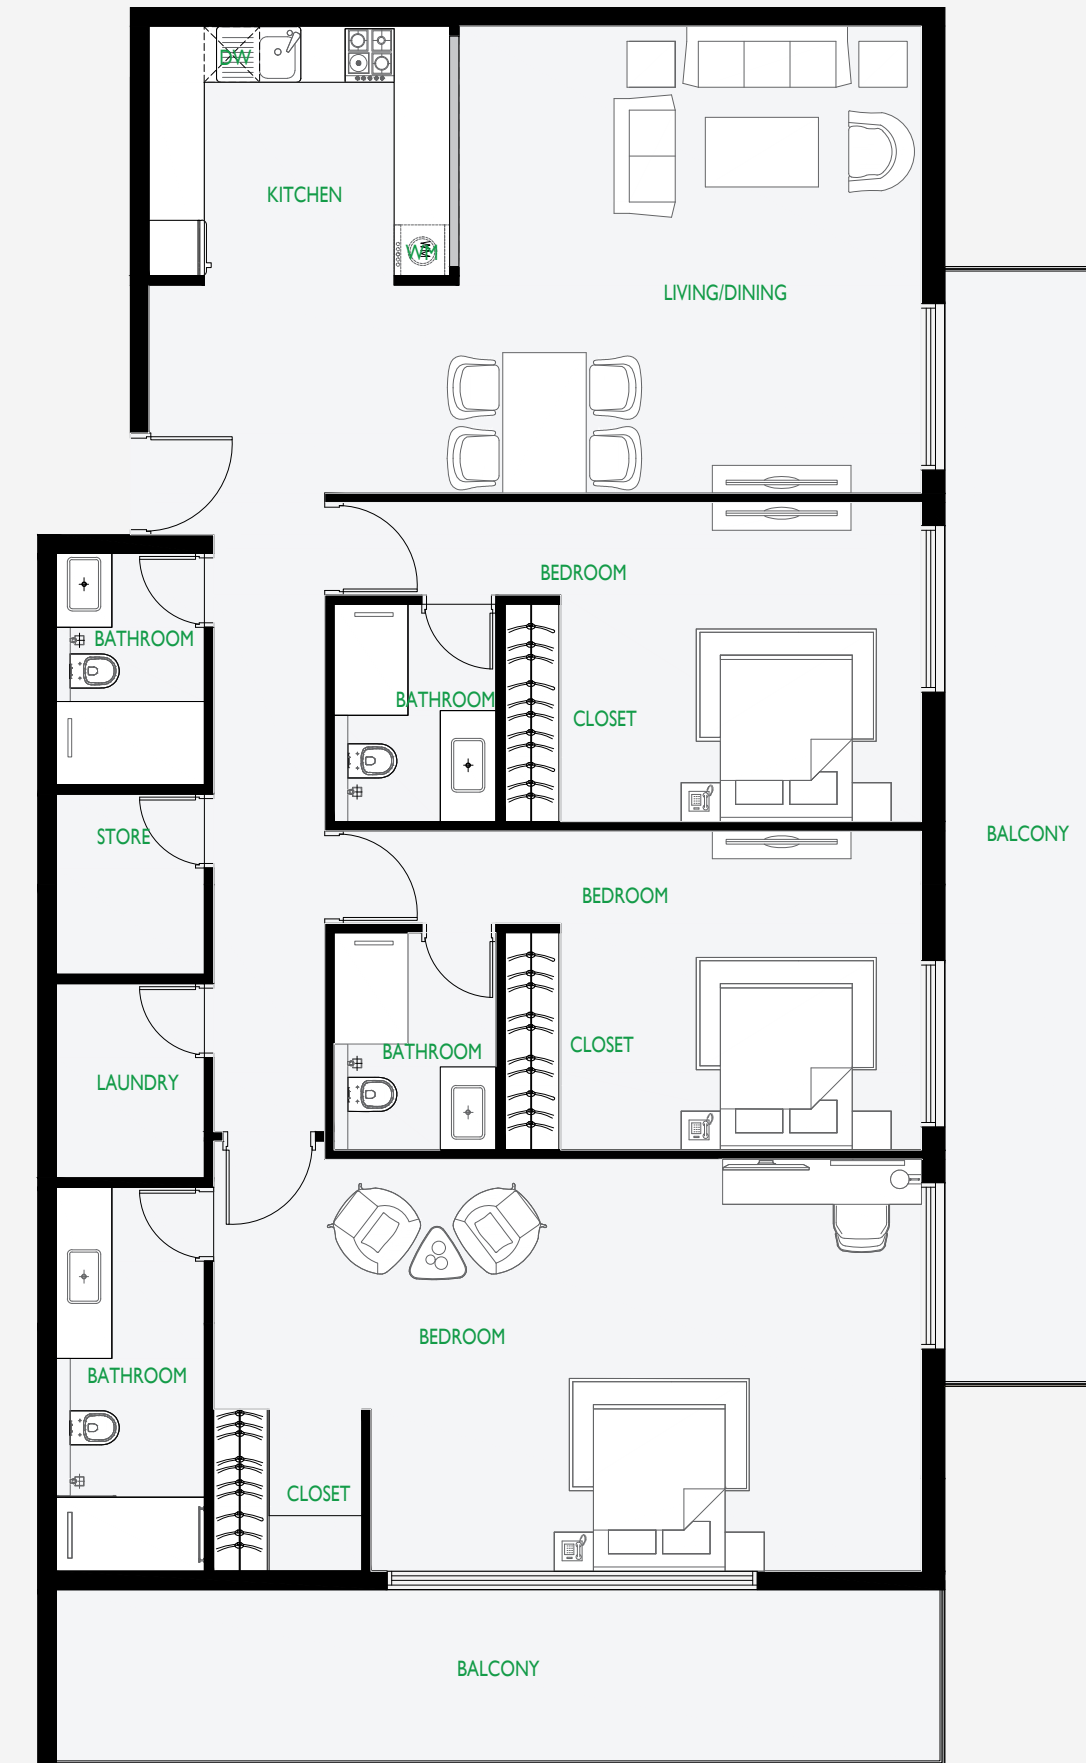

3 Bedroom

Type 3

Apartment Area	1708 sq.ft.
Balcony Area	407 sq.ft.

* All images used are for illustrative purposes only and do not represent the actual size, features, specifications, fittings and furnishing. All materials, dimensions, and drawings are approximate only.