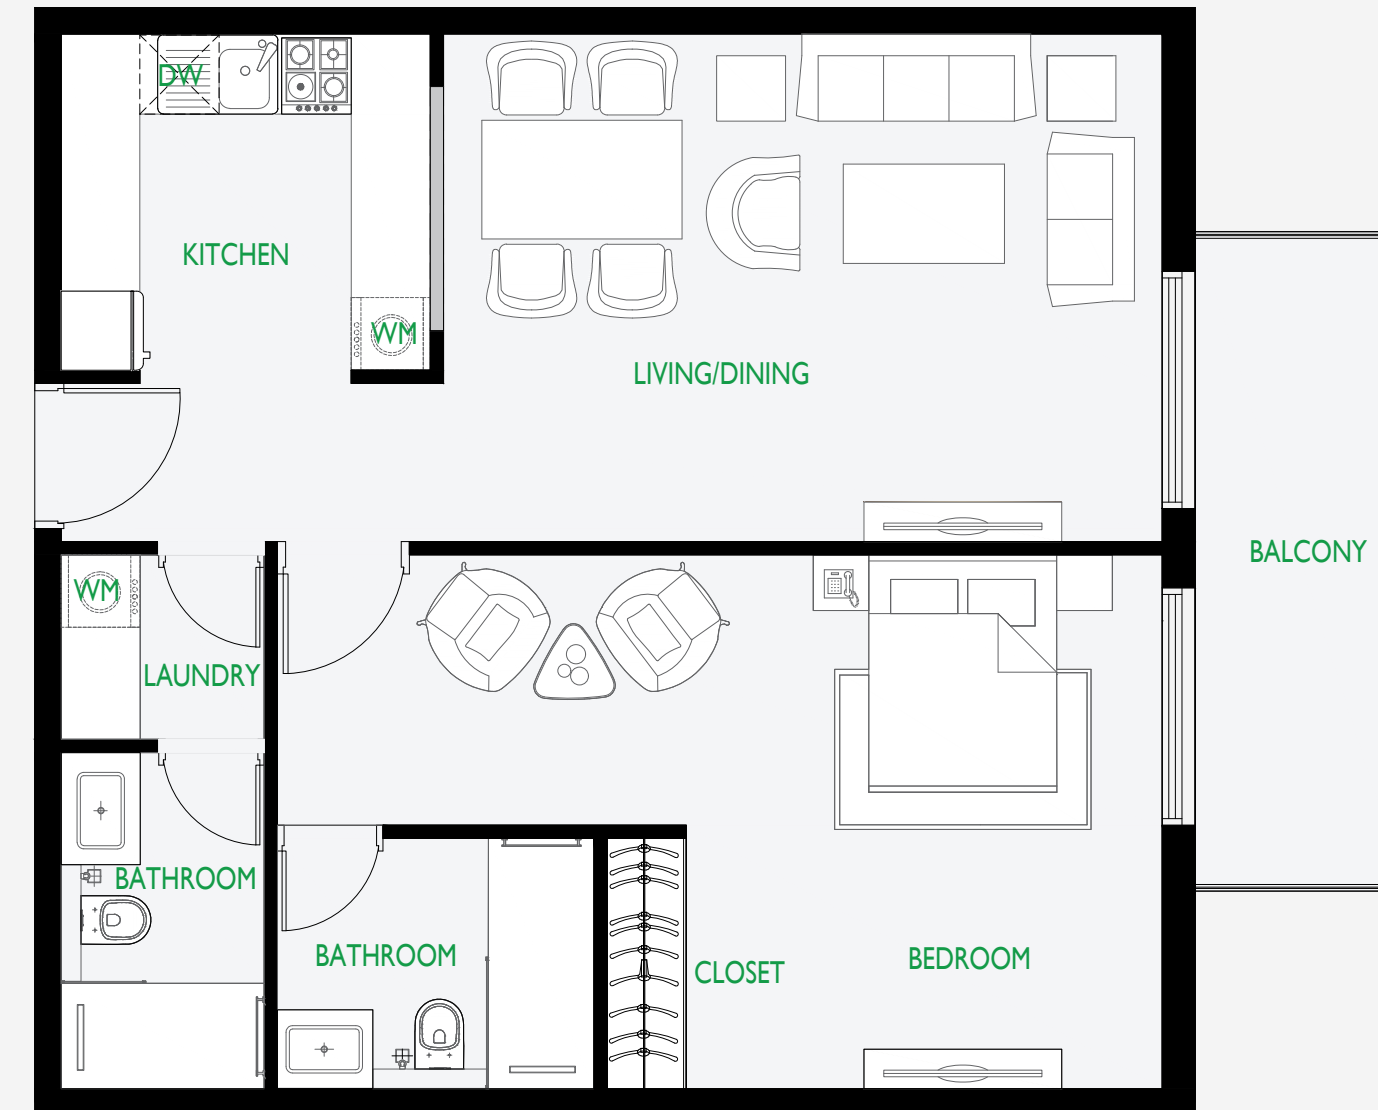

1 Bedroom

Type 4

Apartment Area	776 sq.ft.
Balcony Area	86 sq.ft.

* All images used are for illustrative purposes only and do not represent the actual size, features, specifications, fittings and furnishing. All materials, dimensions, and drawings are approximate only.