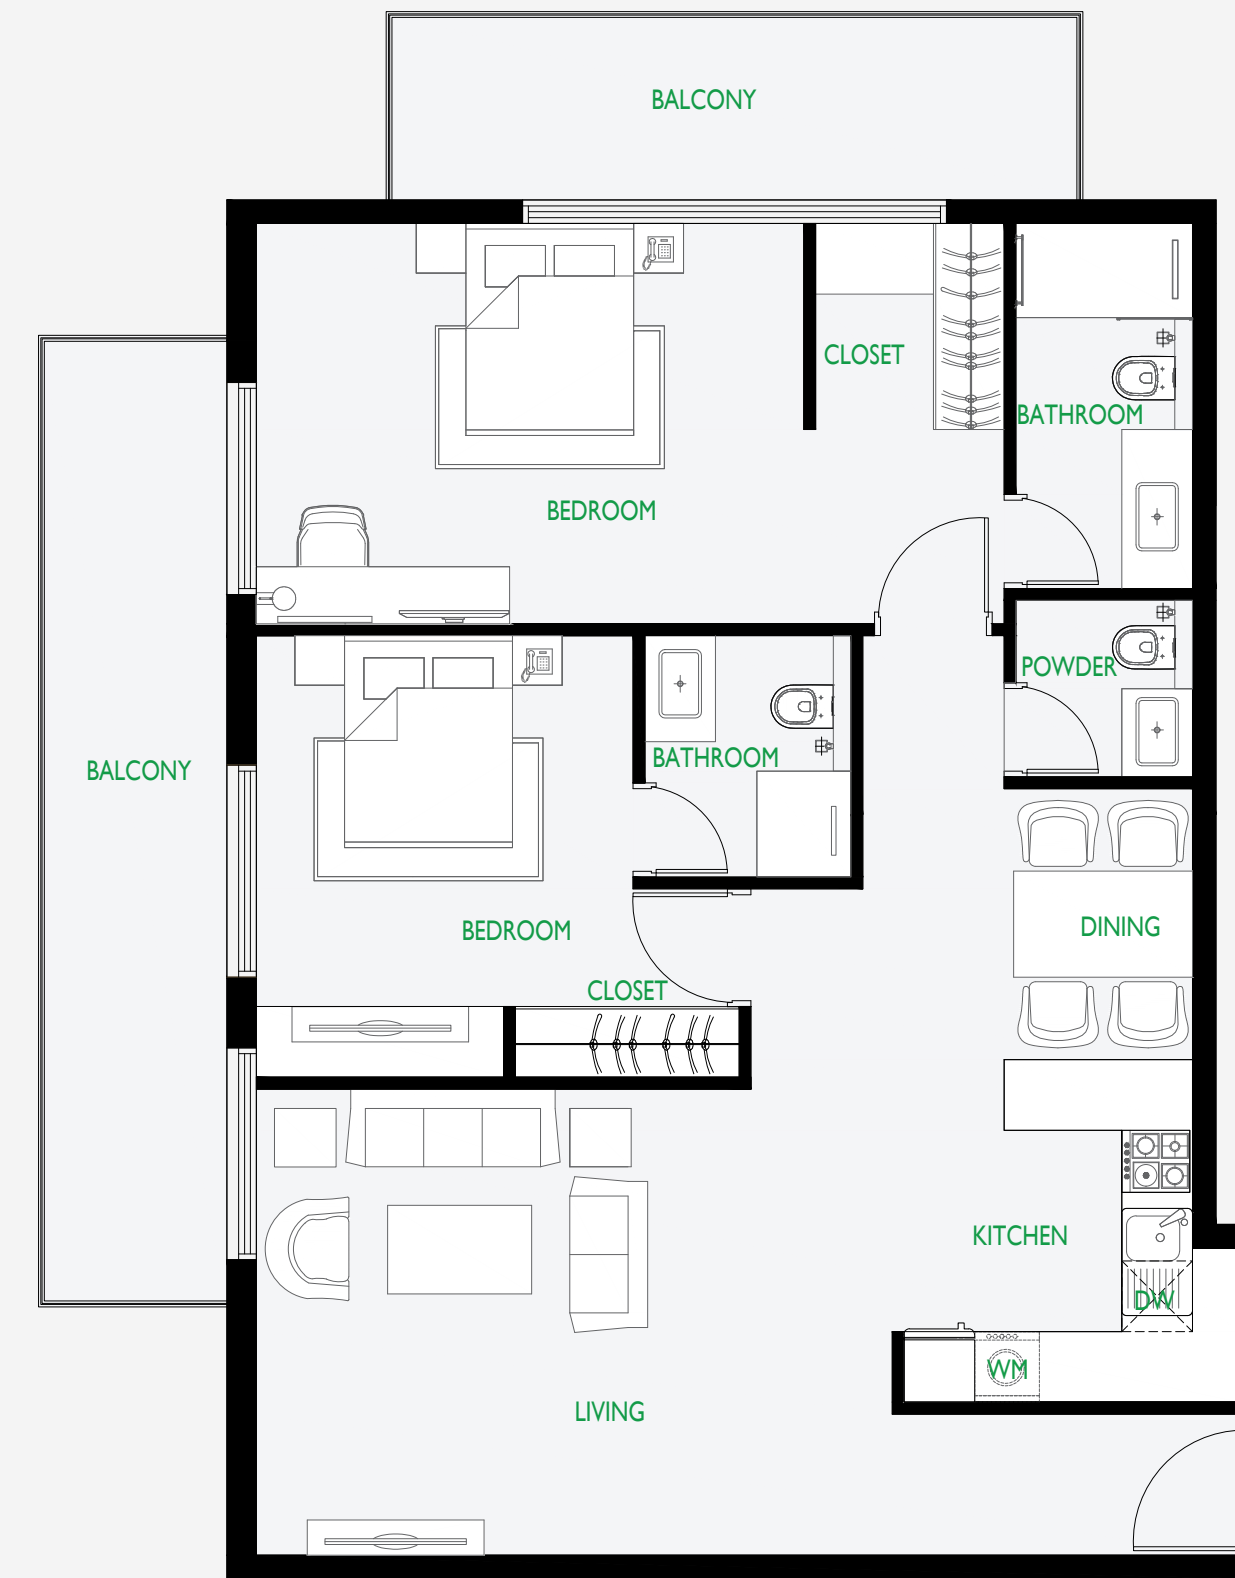

2 Bedroom

Type 5

Apartment Area	1050 sq.ft.
Balcony Area	244 sq.ft.

* All images used are for illustrative purposes only and do not represent the actual size, features, specifications, fittings and furnishing. All materials, dimensions, and drawings are approximate only.