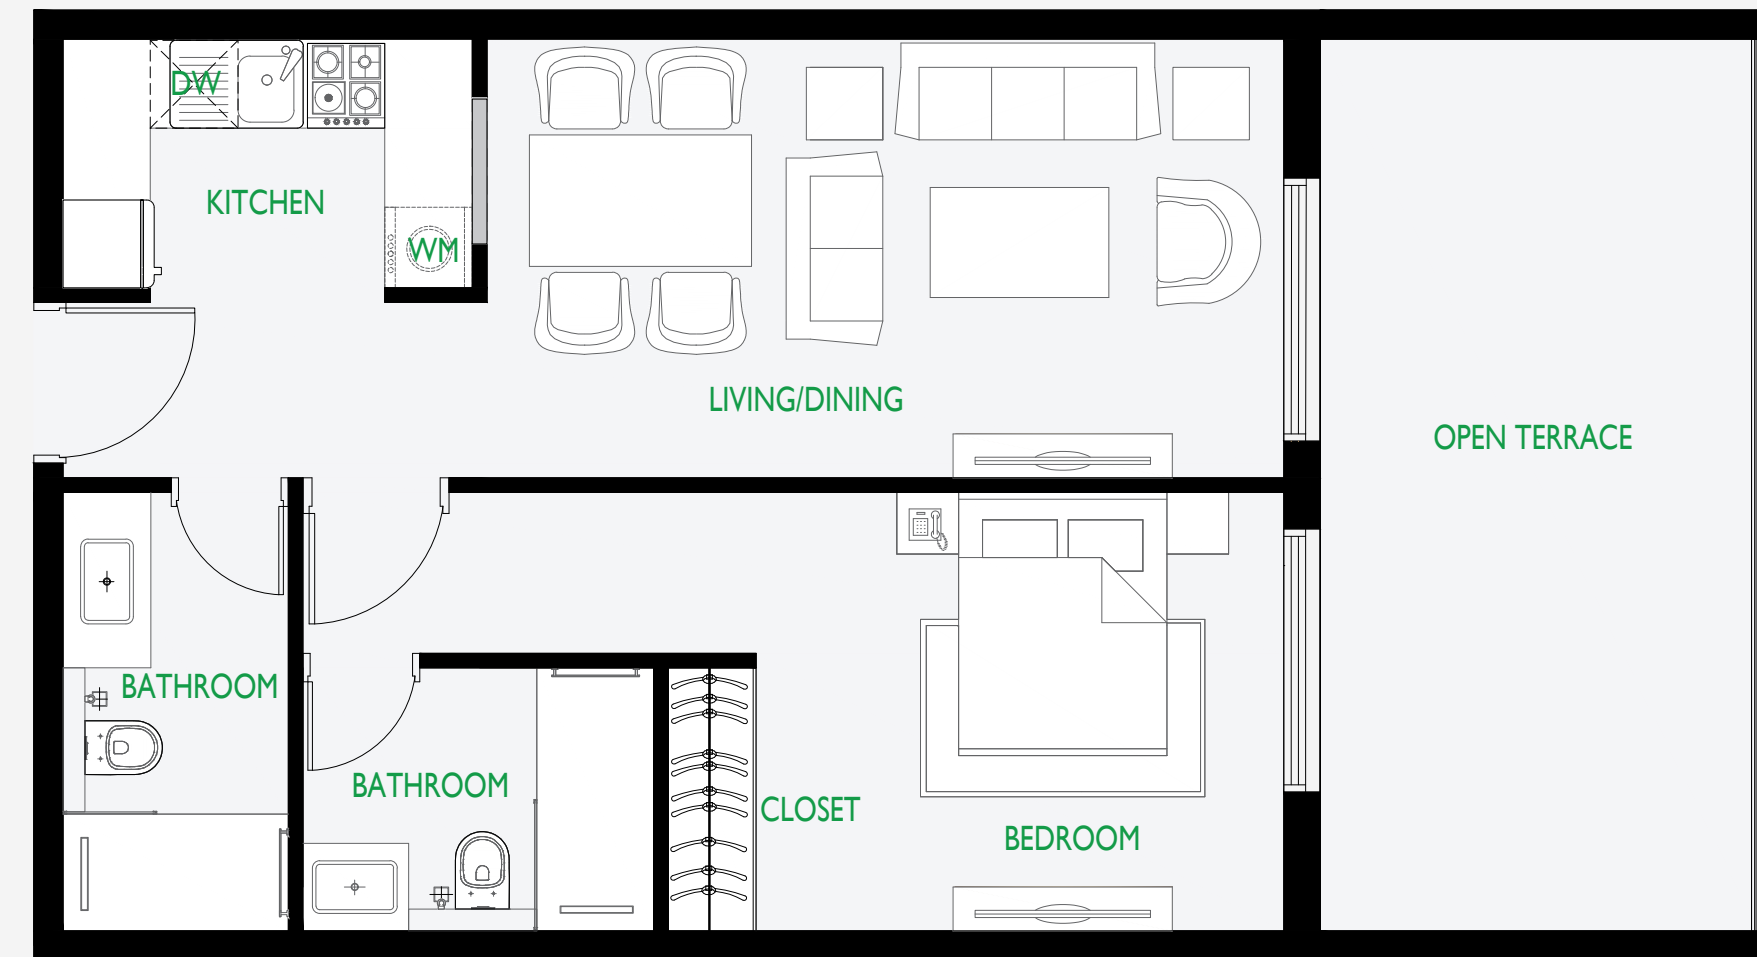

1 Bedroom

Type 5

Apartment Area	596 sq.ft.
Balcony Area	203 sq.ft.

* All images used are for illustrative purposes only and do not represent the actual size, features, specifications, fittings and furnishing. All materials, dimensions, and drawings are approximate only.