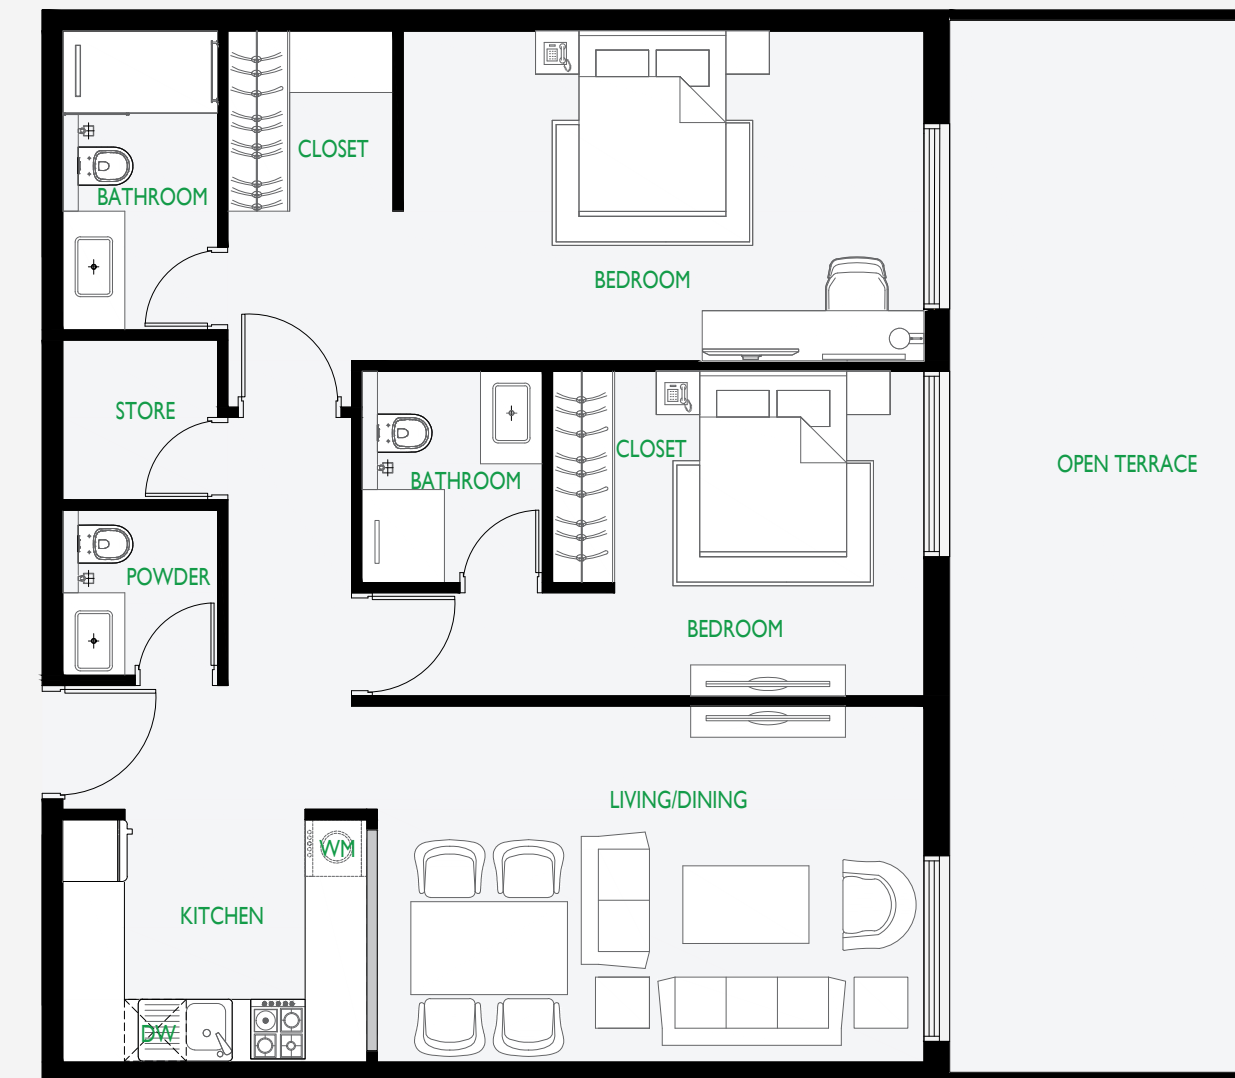

2 Bedroom

Type 6

Apartment Area	965 sq.ft.
Balcony Area	329 sq.ft.

* All images used are for illustrative purposes only and do not represent the actual size, features, specifications, fittings and furnishing. All materials, dimensions, and drawings are approximate only.