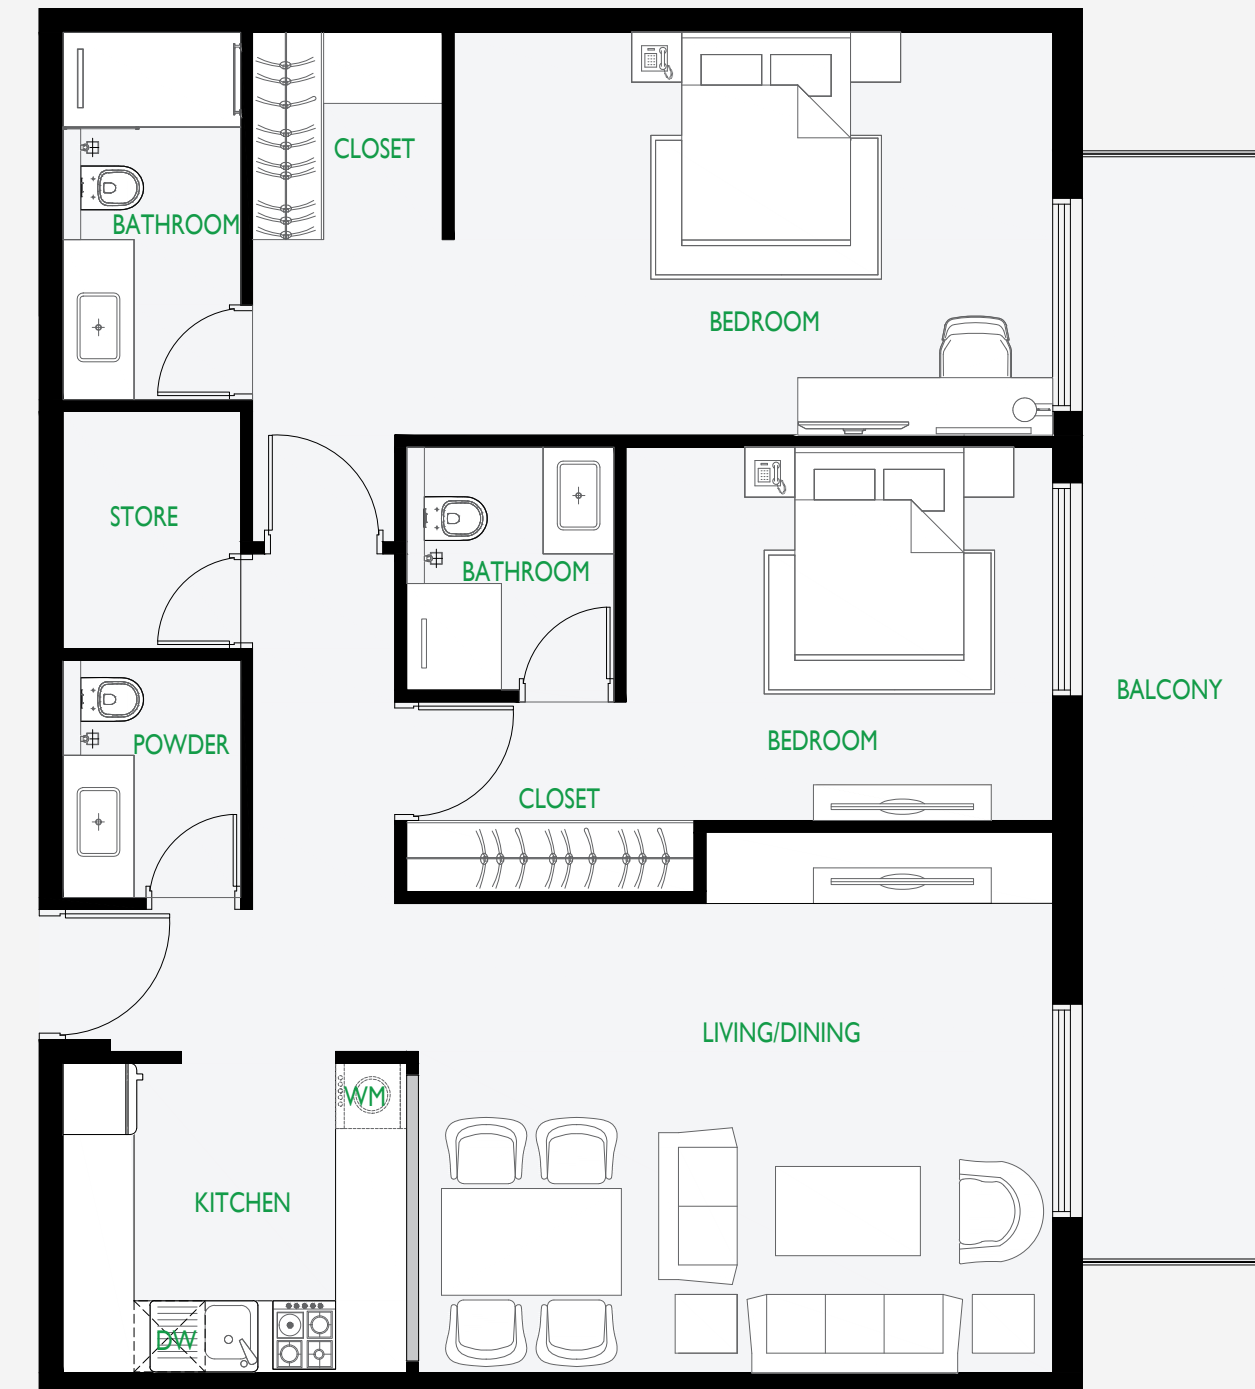

2 Bedroom

Type 2

Apartment Area	1088 sq.ft.
Balcony Area	142 sq.ft.

* All images used are for illustrative purposes only and do not represent the actual size, features, specifications, fittings and furnishing. All materials, dimensions, and drawings are approximate only.