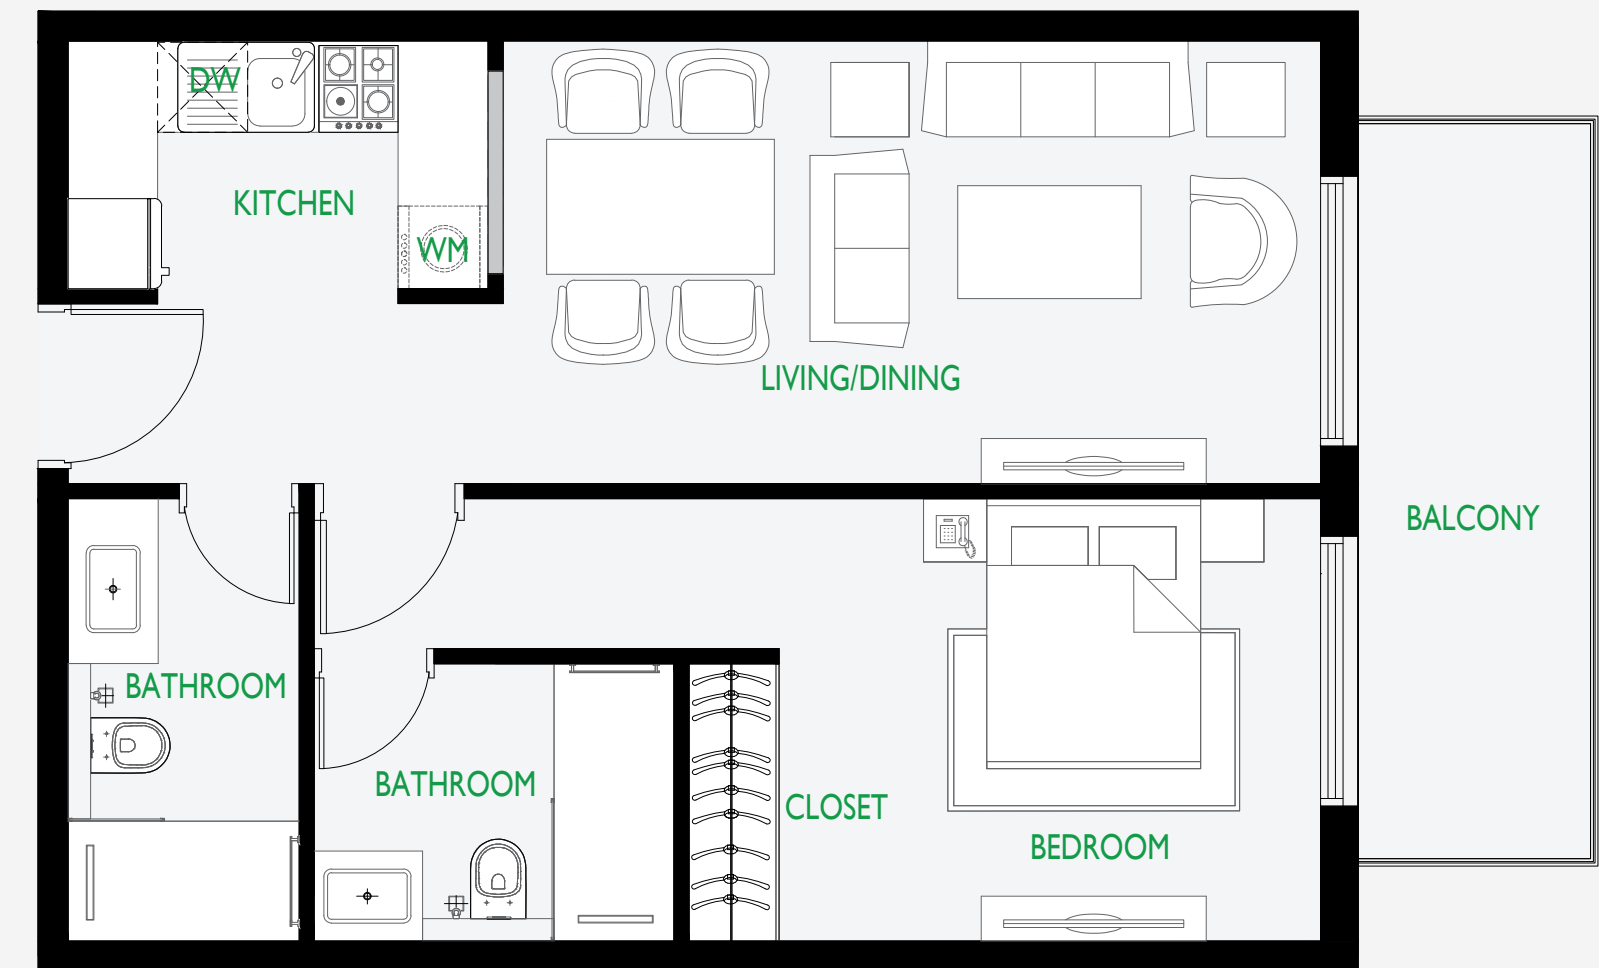

Studio

Type 3

Apartment Area	398 sq.ft.
Balcony Area	181 sq.ft.

* All images used are for illustrative purposes only and do not represent the actual size, features, specifications, fittings and furnishing. All materials, dimensions, and drawings are approximate only.

1 Bedroom

Type 1

Apartment Area	587 sq.ft.
Balcony Area	86 sq.ft.

* All images used are for illustrative purposes only and do not represent the actual size, features, specifications, fittings and furnishing. All materials, dimensions, and drawings are approximate only.

1 Bedroom

Type 2

Apartment Area	596 sq.ft.
Balcony Area	86 sq.ft.

* All images used are for illustrative purposes only and do not represent the actual size, features, specifications, fittings and furnishing. All materials, dimensions, and drawings are approximate only.