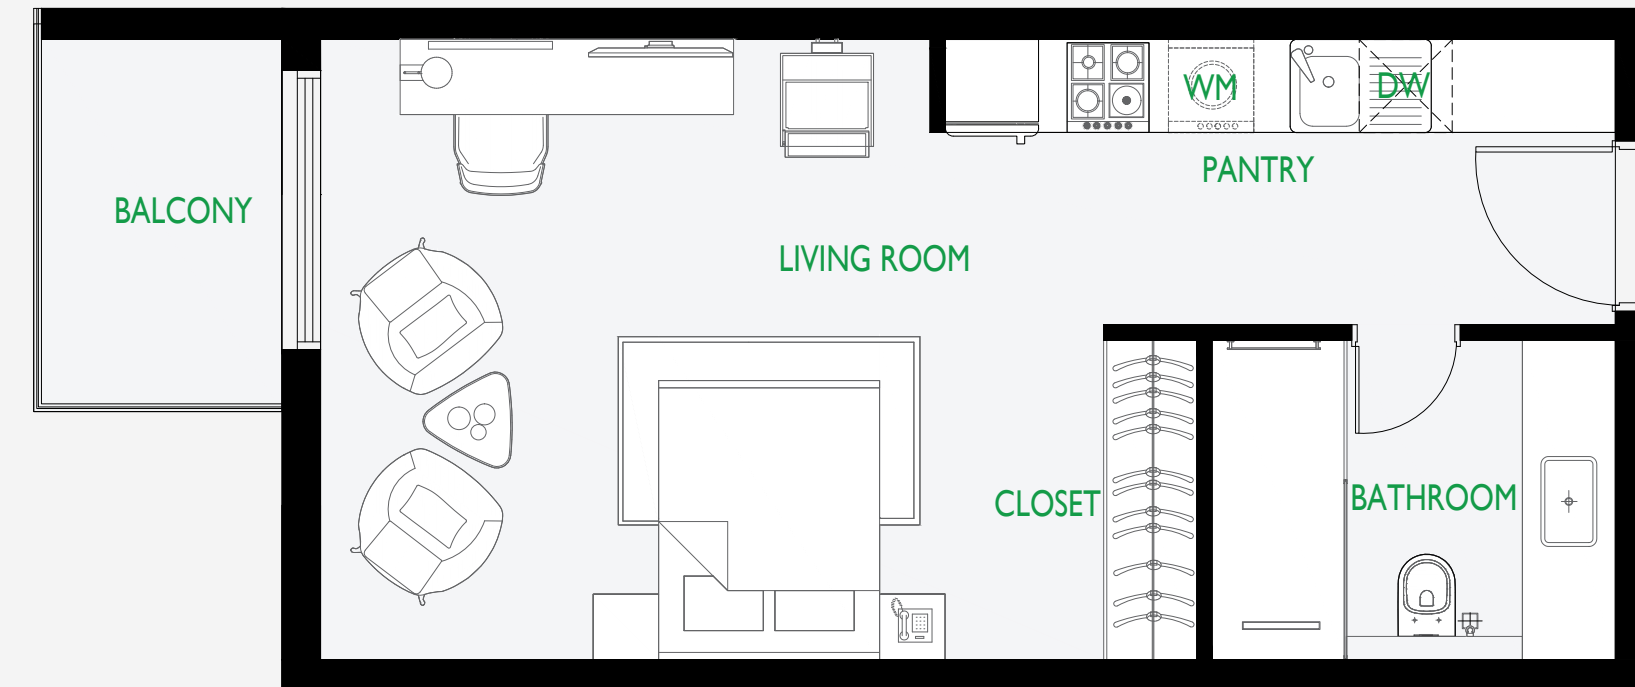

THE
COMUNITY
×
MOTORCITY

FLOOR PLANS

Studio

Type 1

Apartment Area	398 sq.ft.
Balcony Area	43 sq.ft.

Studio

Type 2

Apartment Area	398 sq.ft.
Balcony Area	136 sq.ft.