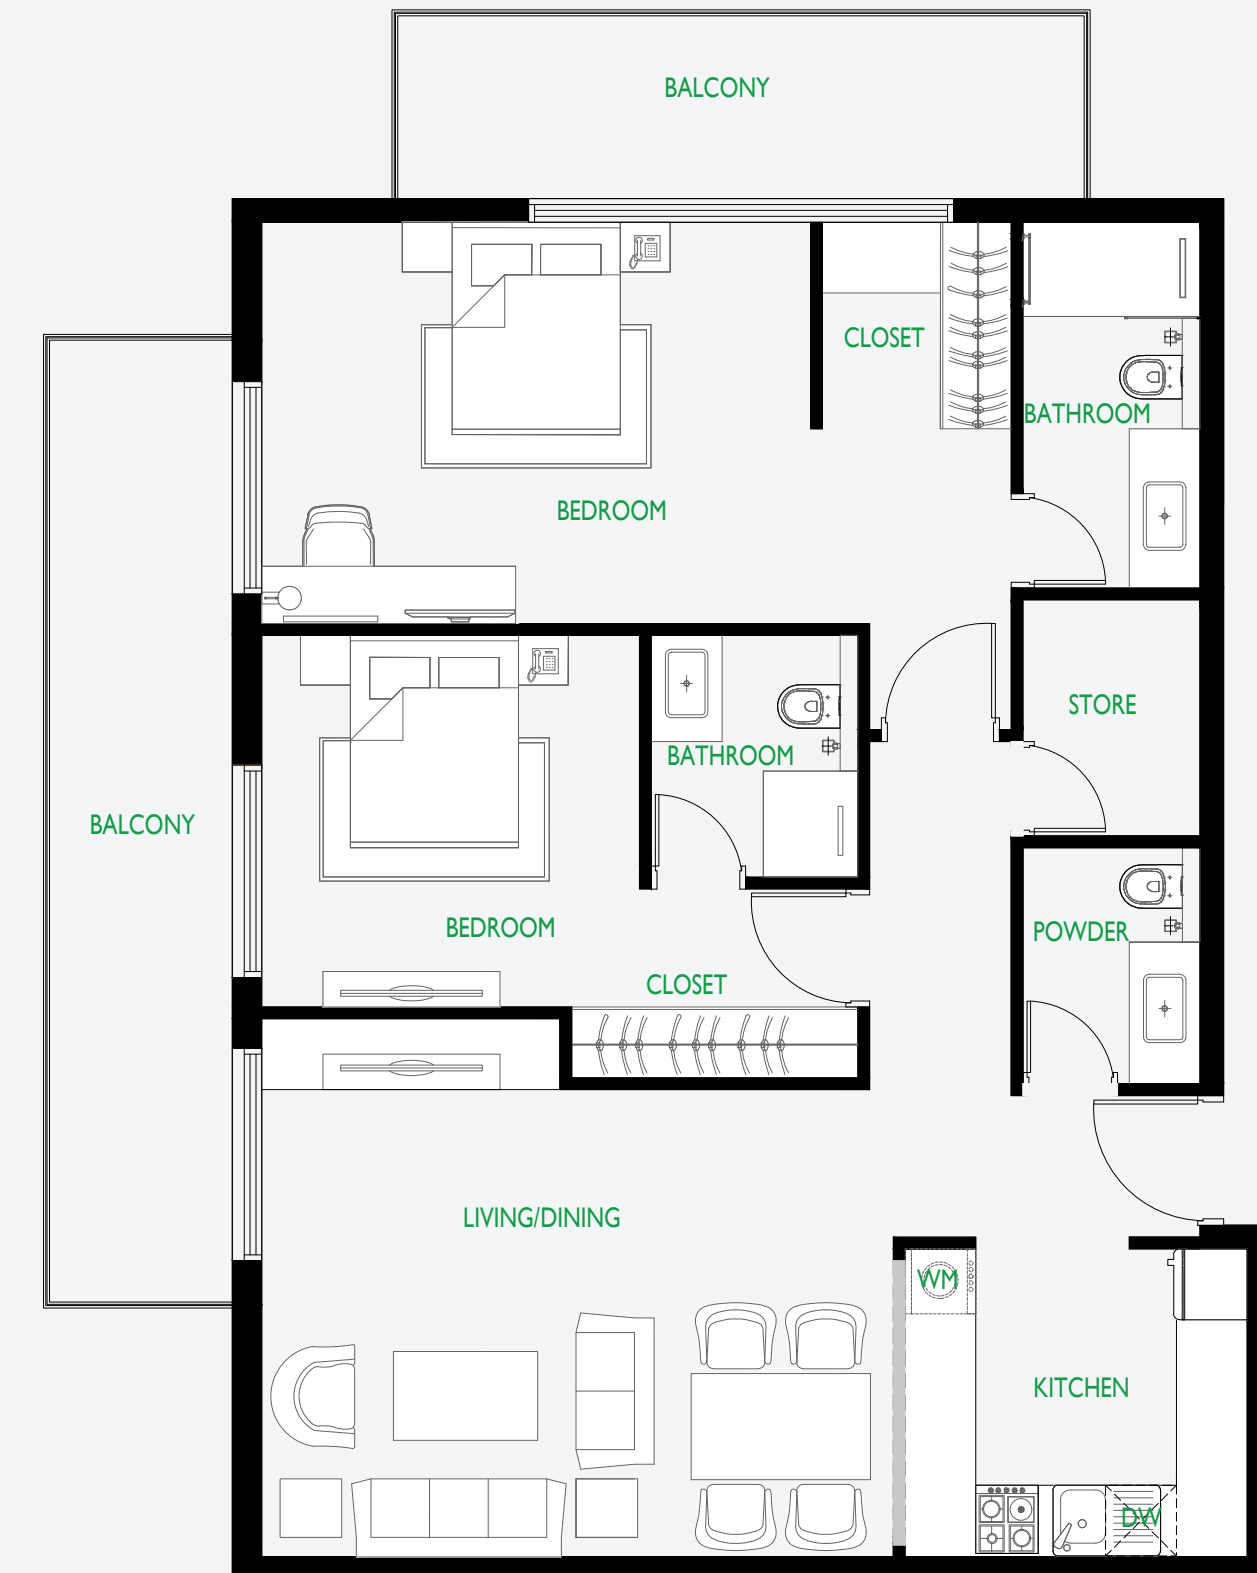

2 Bedroom

Type 4

Apartment Area	1050 sq.ft.
Balcony Area	244 sq.ft.

* All images used are for illustrative purposes only and do not represent the actual size, features, specifications, fittings and furnishing. All materials, dimensions, and drawings are approximate only.