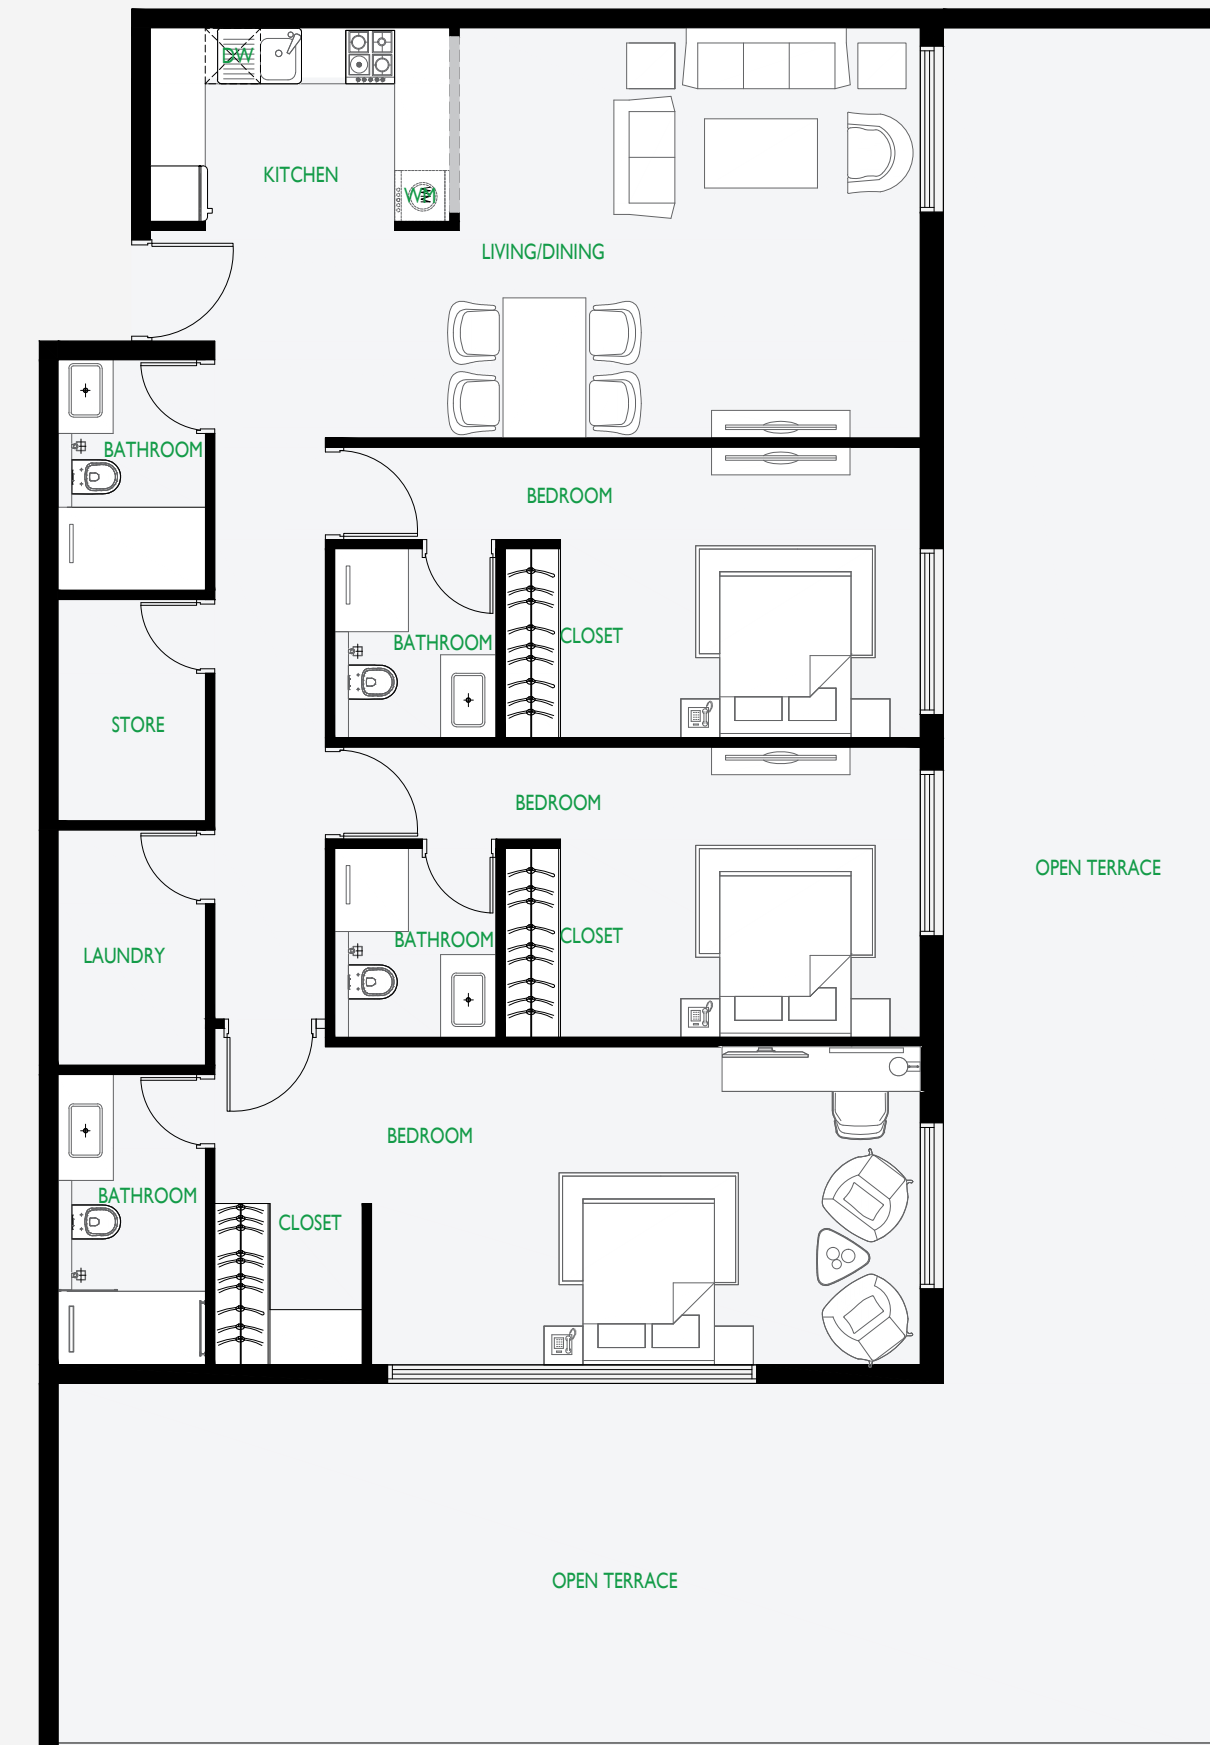

3 Bedroom

Type 4

Apartment Area	1500 sq.ft.
Balcony Area	1017 sq.ft.

* All images used are for illustrative purposes only and do not represent the actual size, features, specifications, fittings and furnishing. All materials, dimensions, and drawings are approximate only.