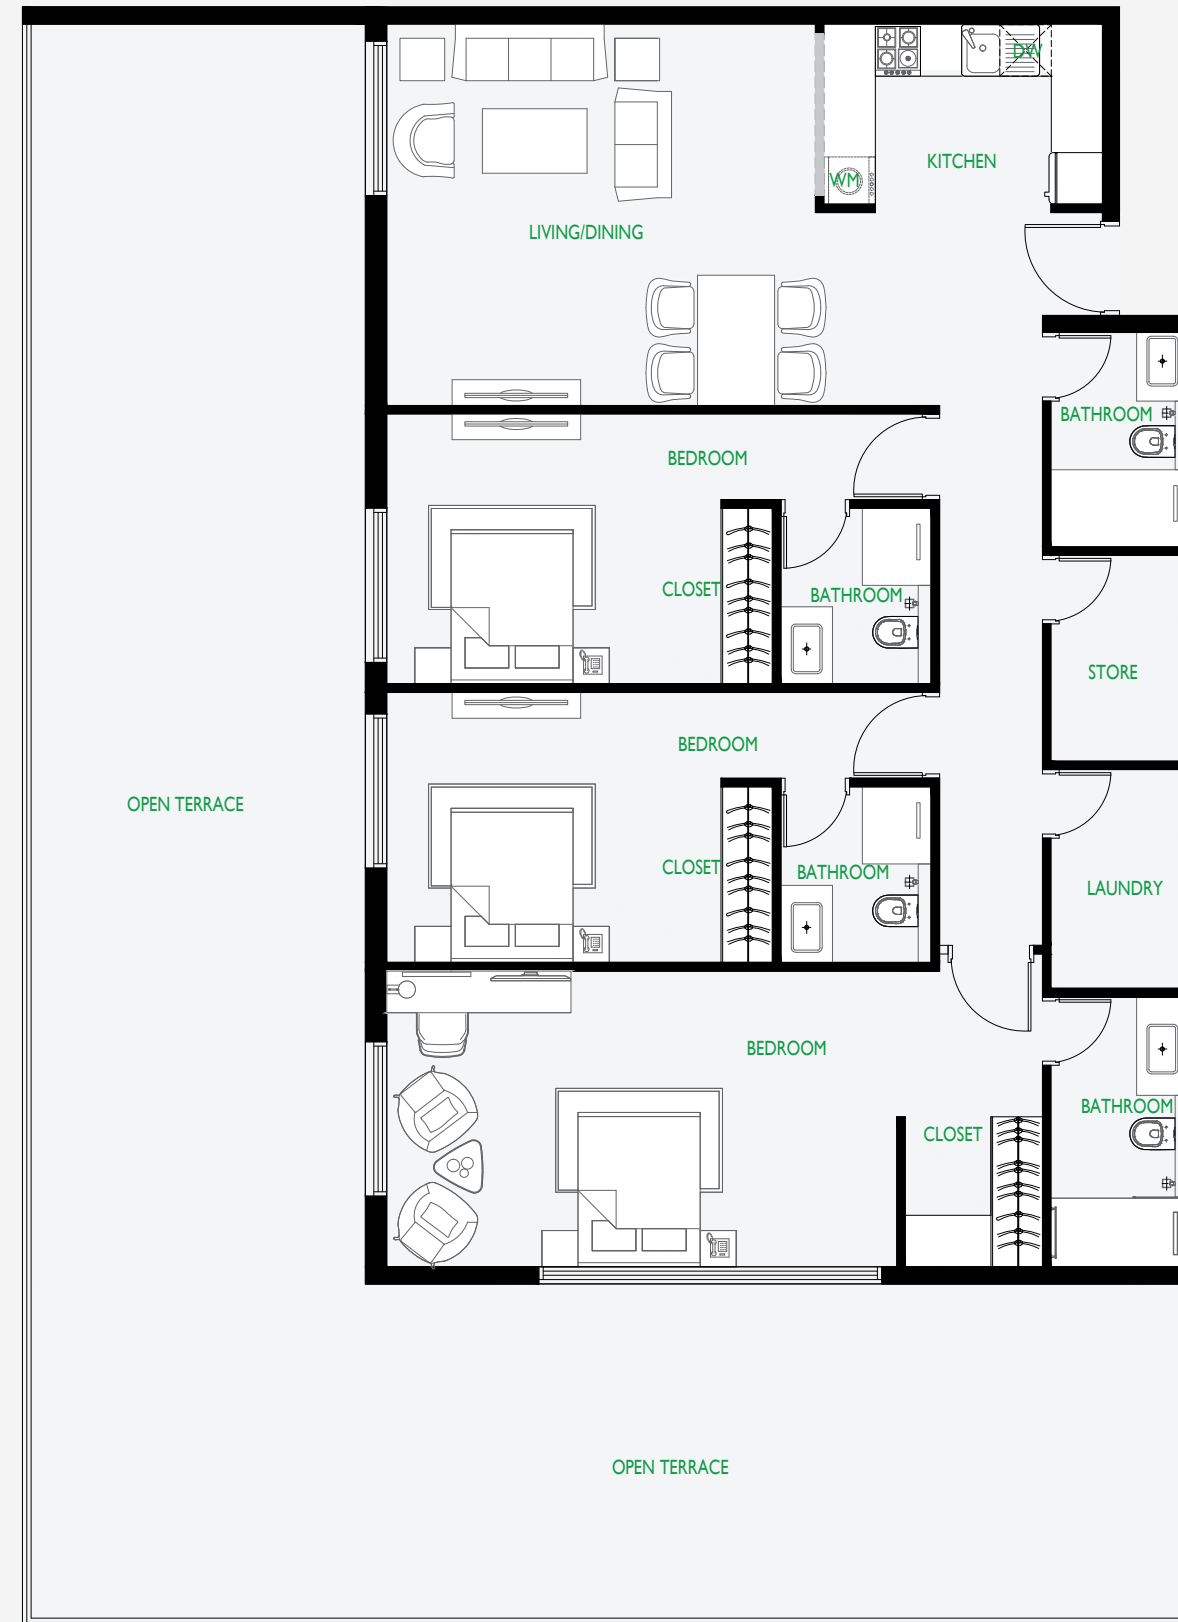

3 Bedroom

Type 5

Apartment Area	1500 sq.ft.
Balcony Area	1218 sq.ft.

* All images used are for illustrative purposes only and do not represent the actual size, features, specifications, fittings and furnishing. All materials, dimensions, and drawings are approximate only.