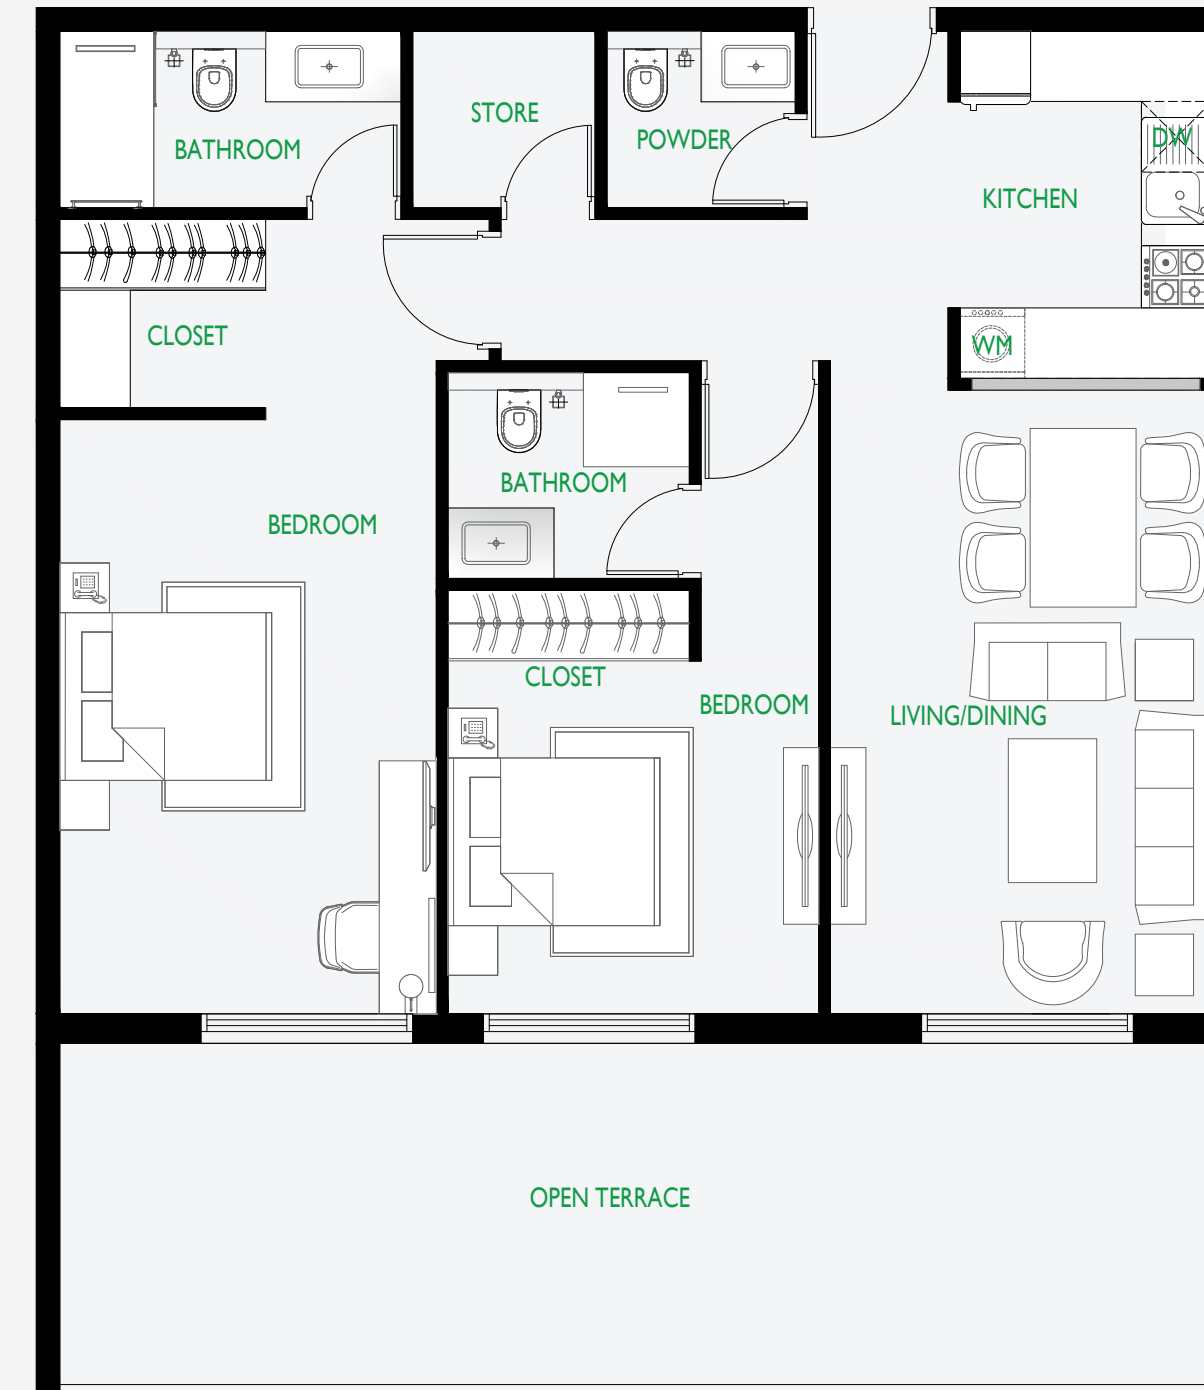

2 Bedroom

Type 3

Apartment Area	946 sq.ft.
Balcony Area	323 sq.ft.

* All images used are for illustrative purposes only and do not represent the actual size, features, specifications, fittings and furnishing. All materials, dimensions, and drawings are approximate only.