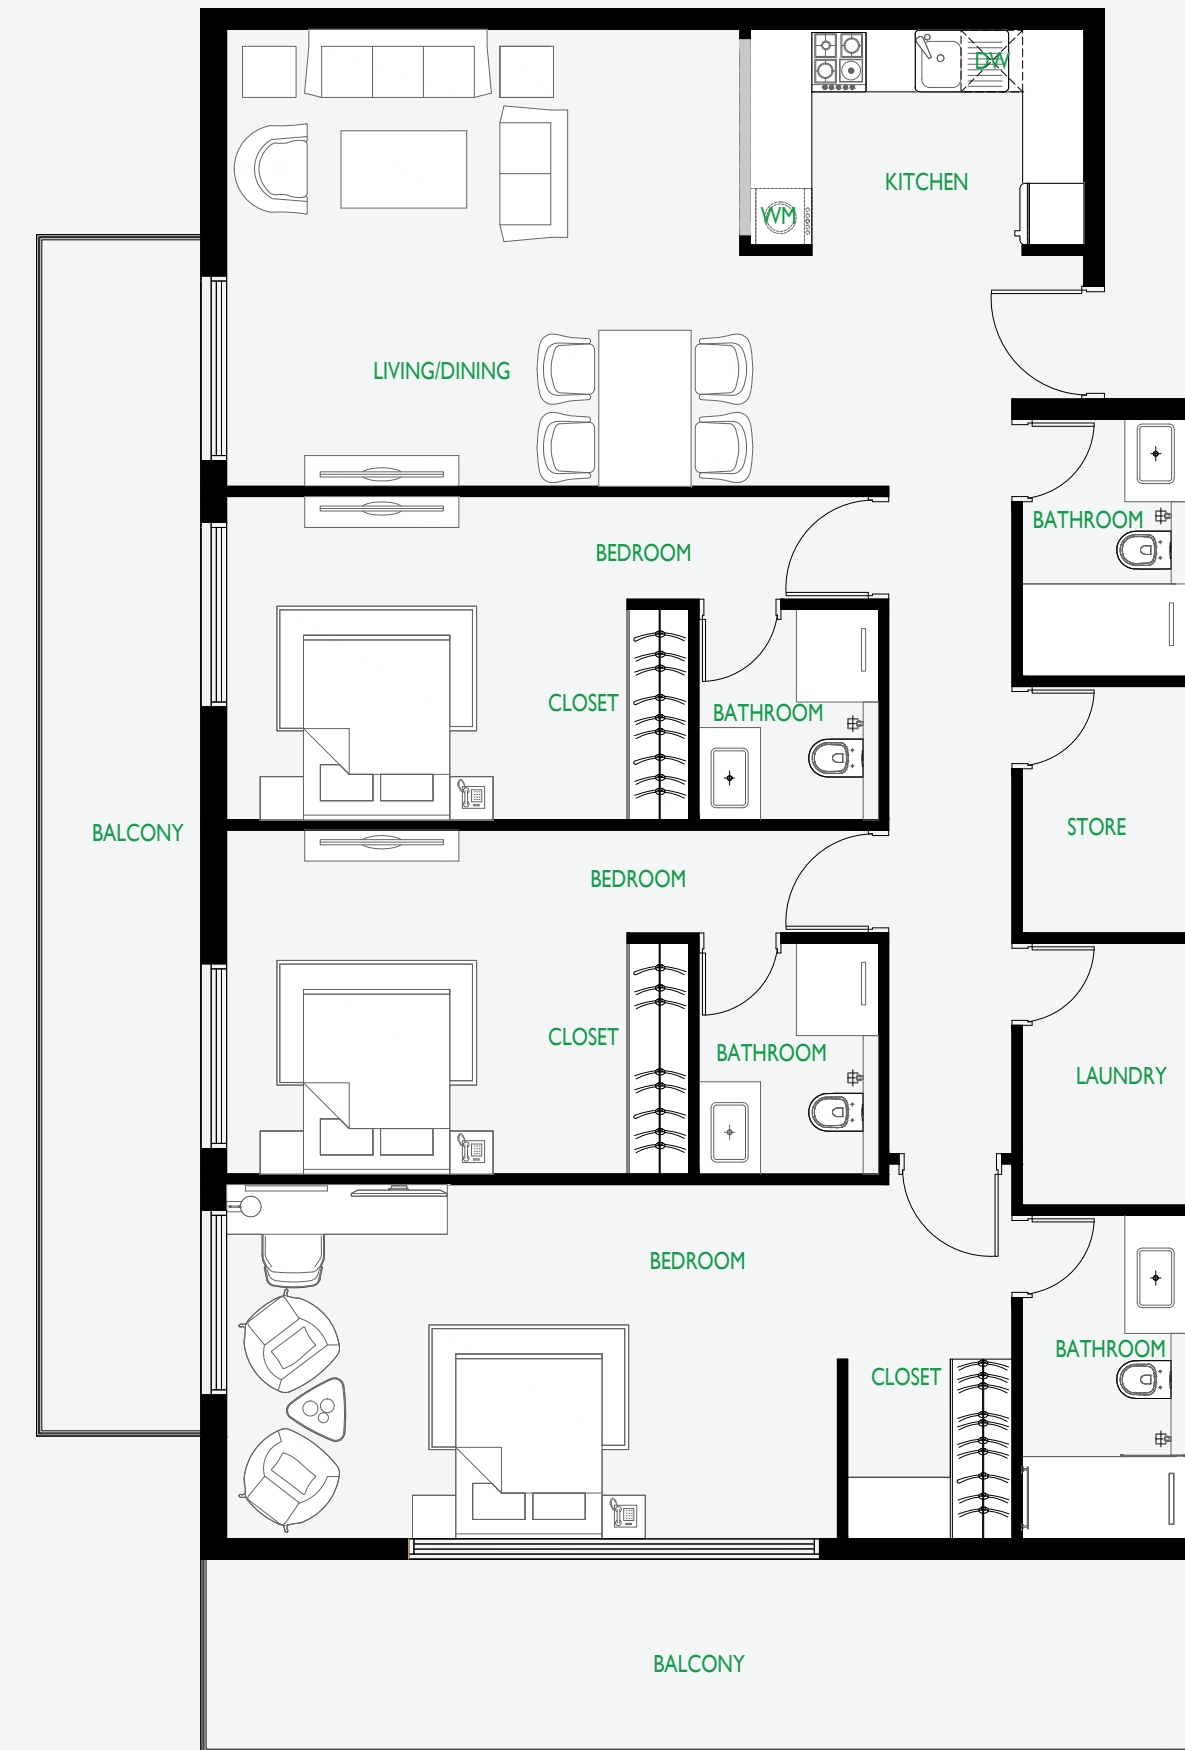

3 Bedroom

Type 2

Apartment Area	1519 sq.ft.
Balcony Area	400 sq.ft.

* All images used are for illustrative purposes only and do not represent the actual size, features, specifications, fittings and furnishing. All materials, dimensions, and drawings are approximate only.