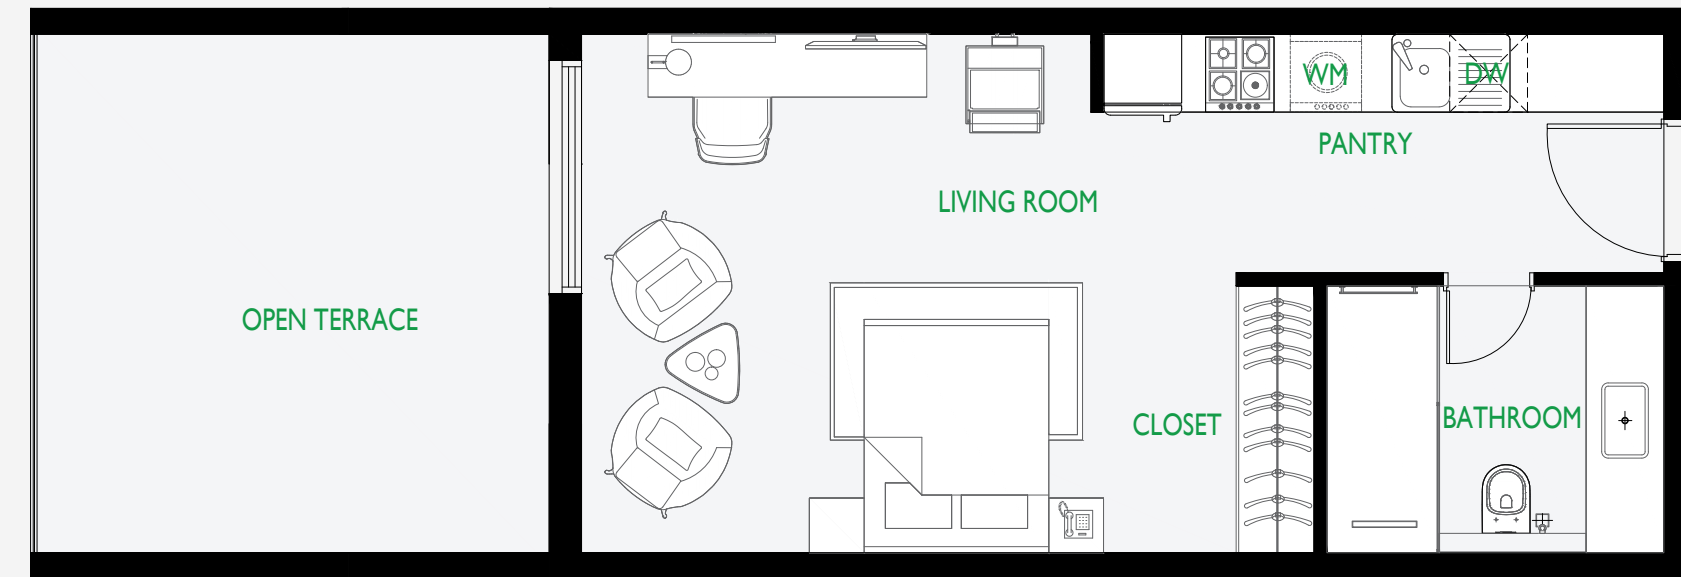

Studio

Type 3

Apartment Area	398 sq.ft.
Balcony Area	181 sq.ft.

* All images used are for illustrative purposes only and do not represent the actual size, features, specifications, fittings and furnishing. All materials, dimensions, and drawings are approximate only.