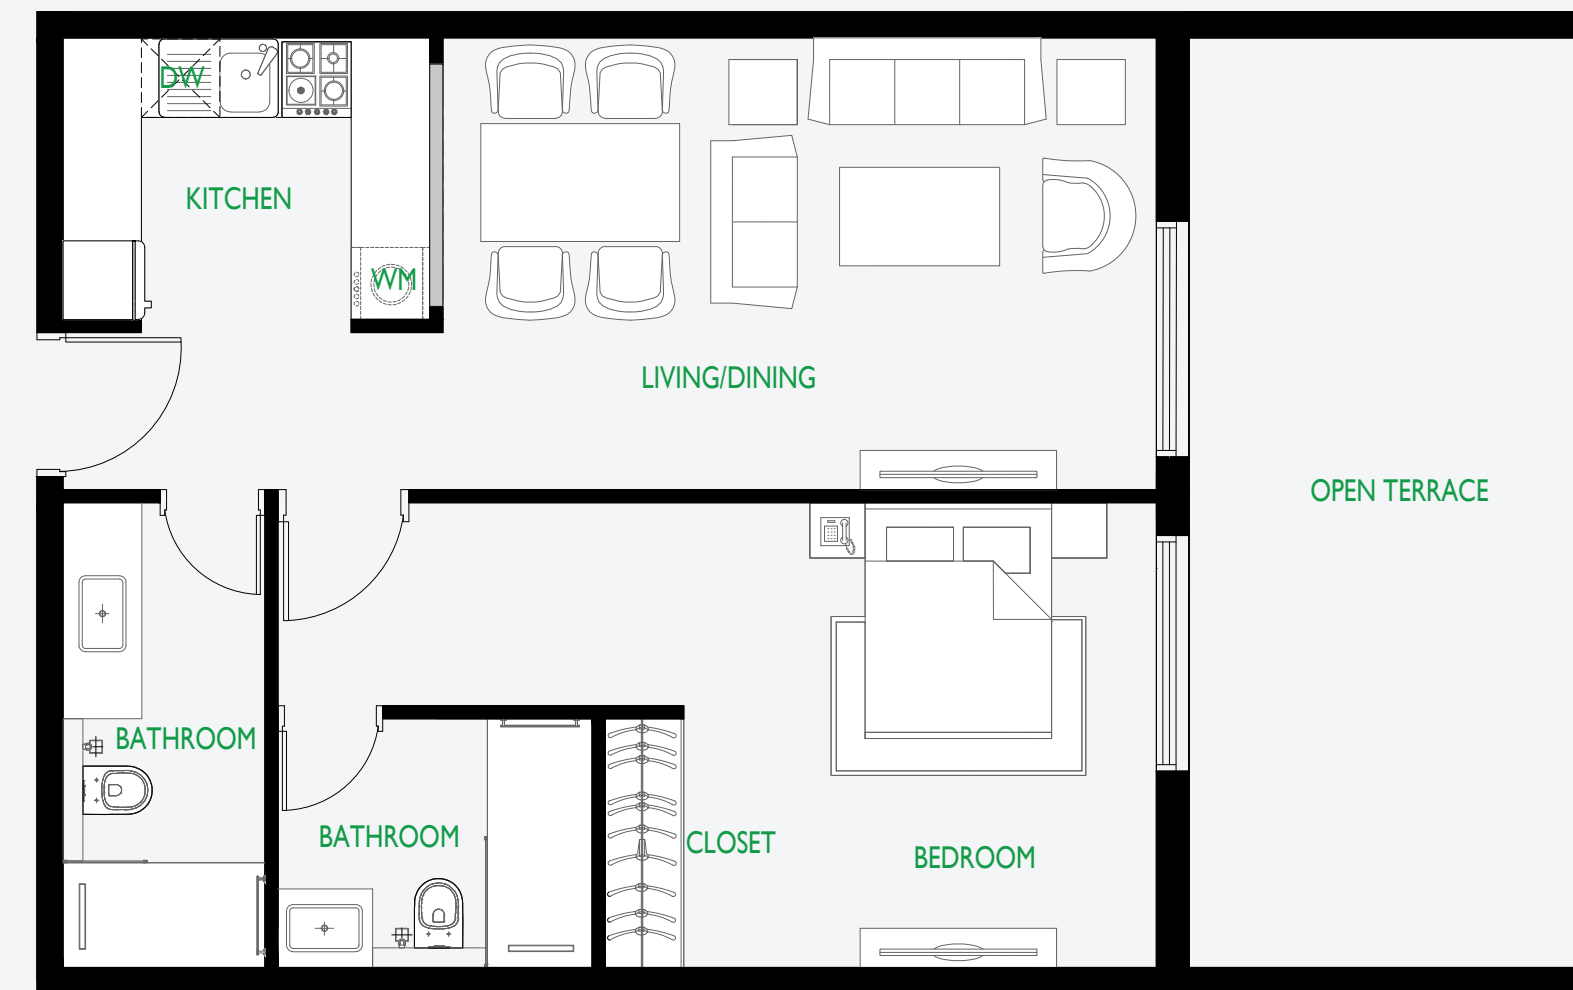

1 Bedroom

Type 6

Apartment Area	690 sq.ft.
Balcony Area	236 sq.ft.

* All images used are for illustrative purposes only and do not represent the actual size, features, specifications, fittings and furnishing. All materials, dimensions, and drawings are approximate only.