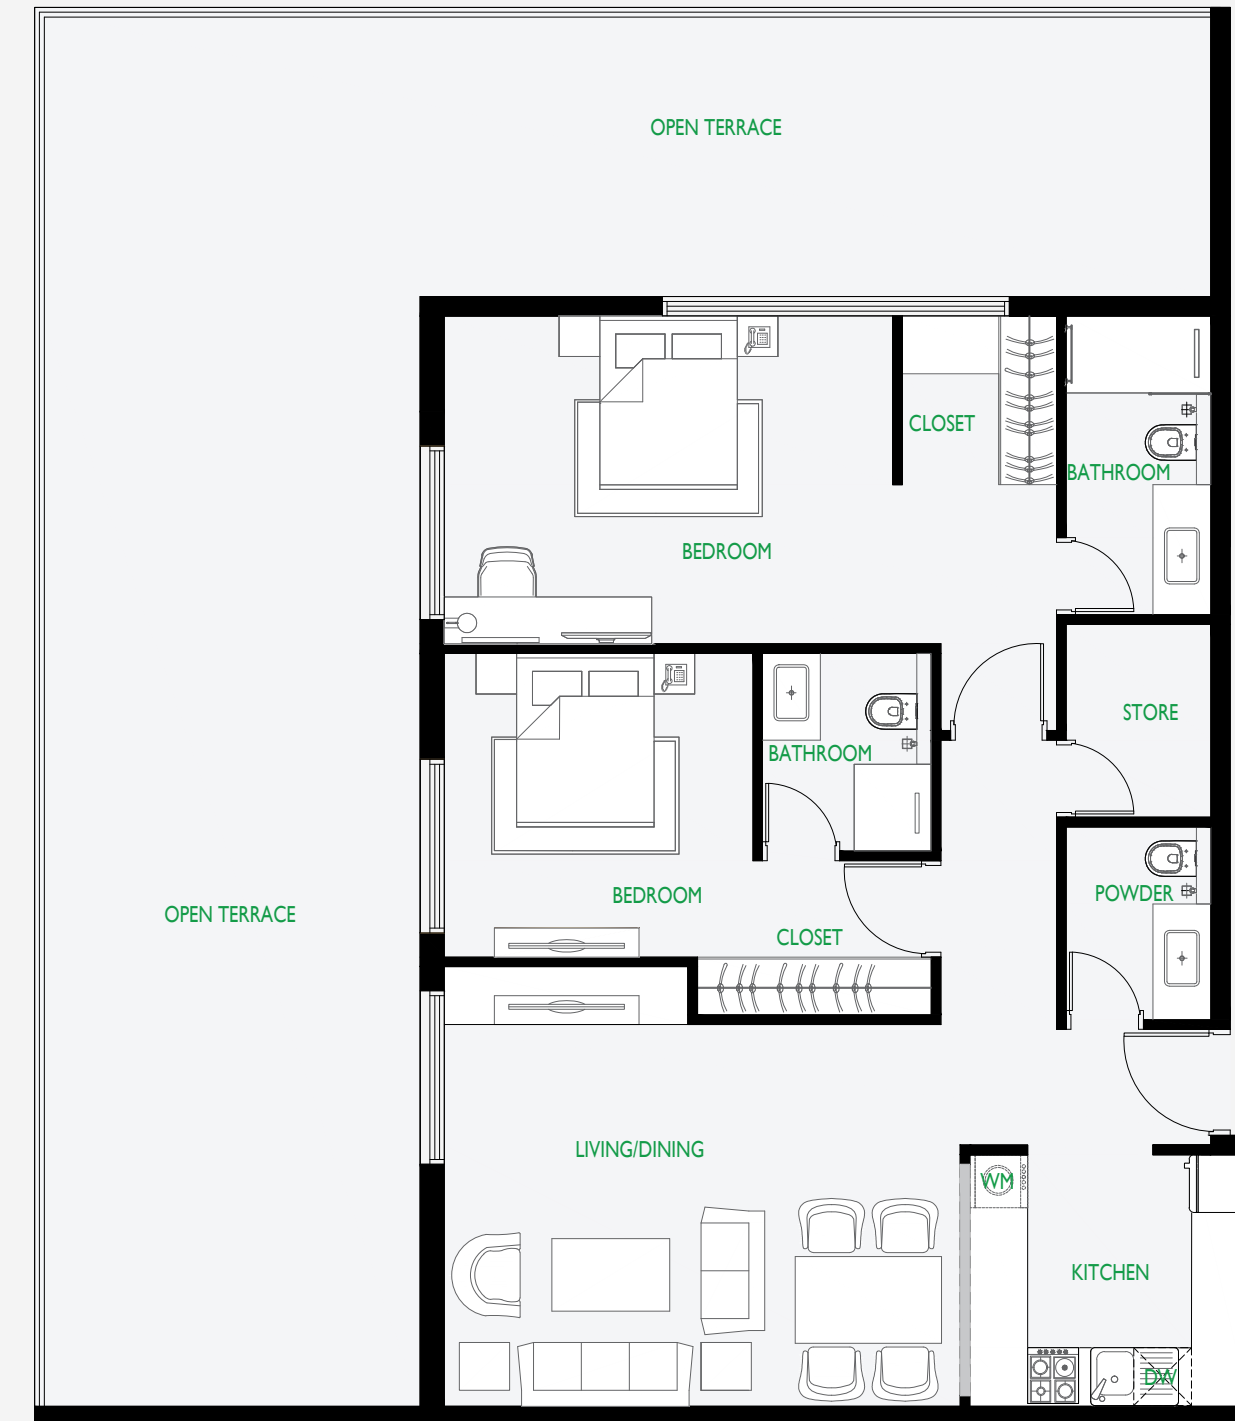

2 Bedroom

Type 8

Apartment Area	1050 sq.ft.
Balcony Area	897 sq.ft.

* All images used are for illustrative purposes only and do not represent the actual size, features, specifications, fittings and furnishing. All materials, dimensions, and drawings are approximate only.