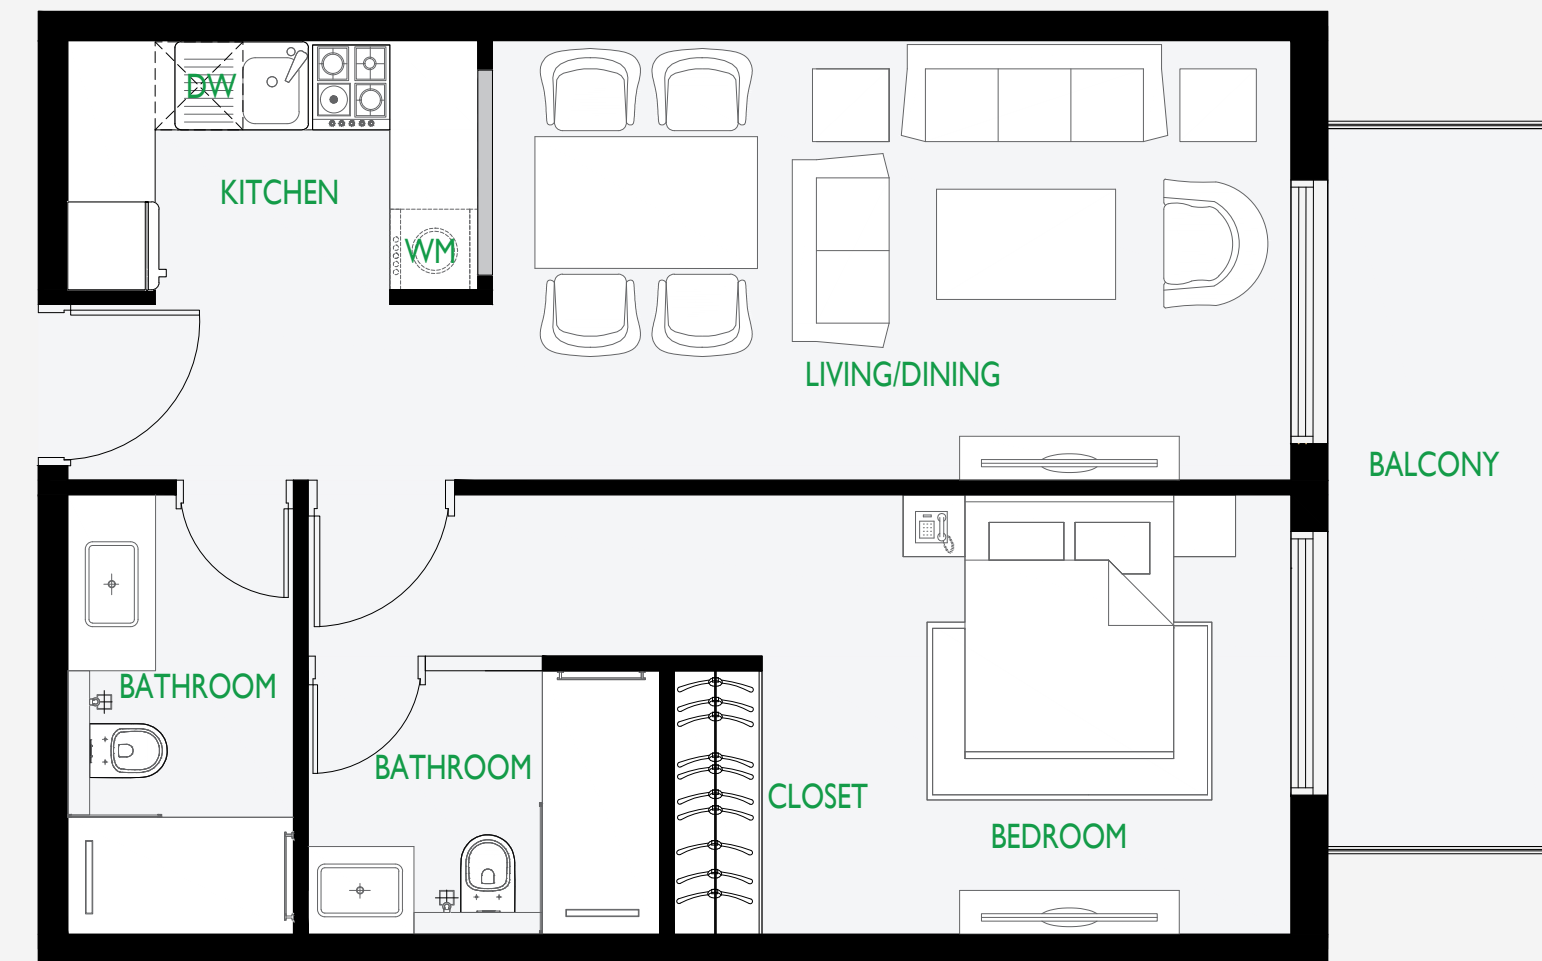

1 Bedroom

Type 1

Apartment Area	587 sq.ft.
Balcony Area	86 sq.ft.

* All images used are for illustrative purposes only and do not represent the actual size, features, specifications, fittings and furnishing. All materials, dimensions, and drawings are approximate only.

1 Bedroom

Type 2

Apartment Area	596 sq.ft.
Balcony Area	86 sq.ft.

* All images used are for illustrative purposes only and do not represent the actual size, features, specifications, fittings and furnishing. All materials, dimensions, and drawings are approximate only.