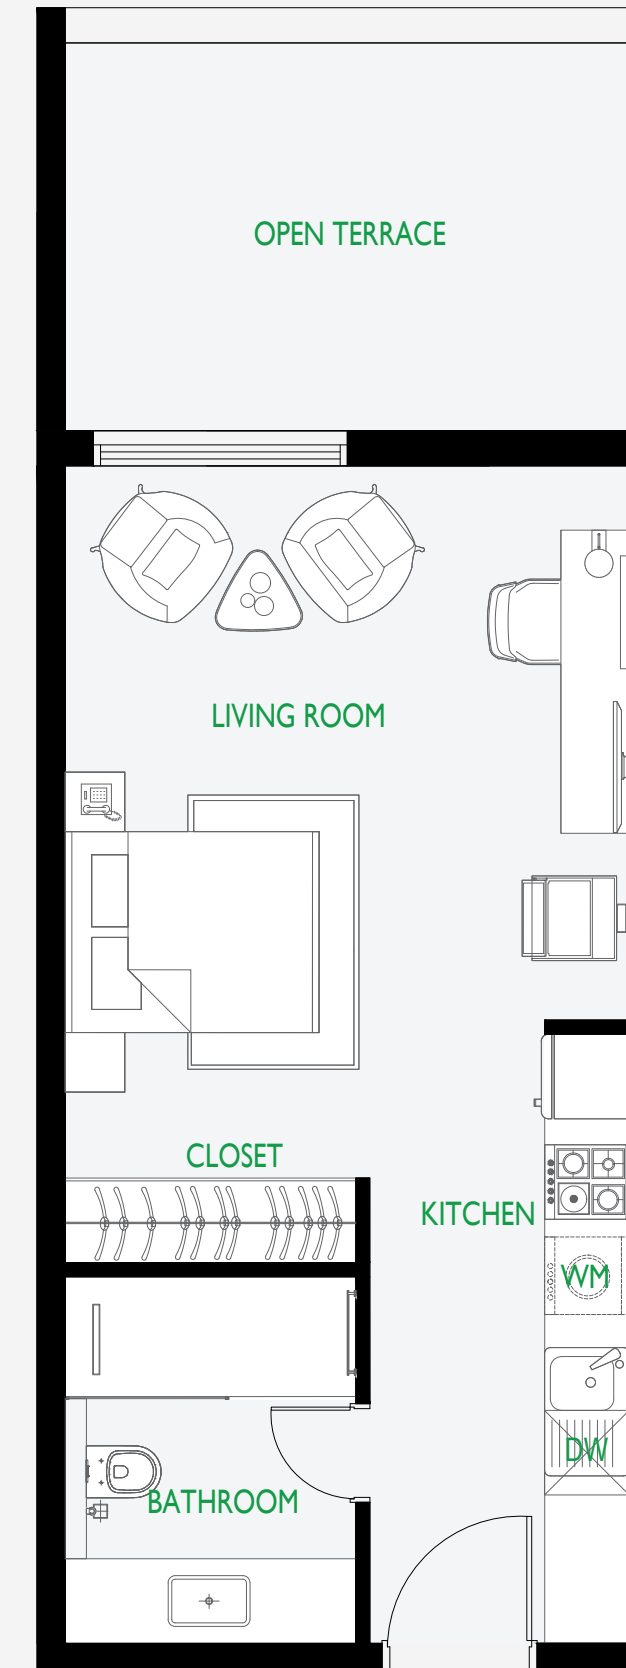

THE
COMUNITY
×
MOTORCITY

FLOOR PLANS

Studio

Type 1

Apartment Area	398 sq.ft.
Balcony Area	43 sq.ft.

Studio

Type 2

Apartment Area	398 sq.ft.
Balcony Area	136 sq.ft.

* All images used are for illustrative purposes only and do not represent the actual size, features, specifications, fittings and furnishing. All materials, dimensions, and drawings are approximate only.