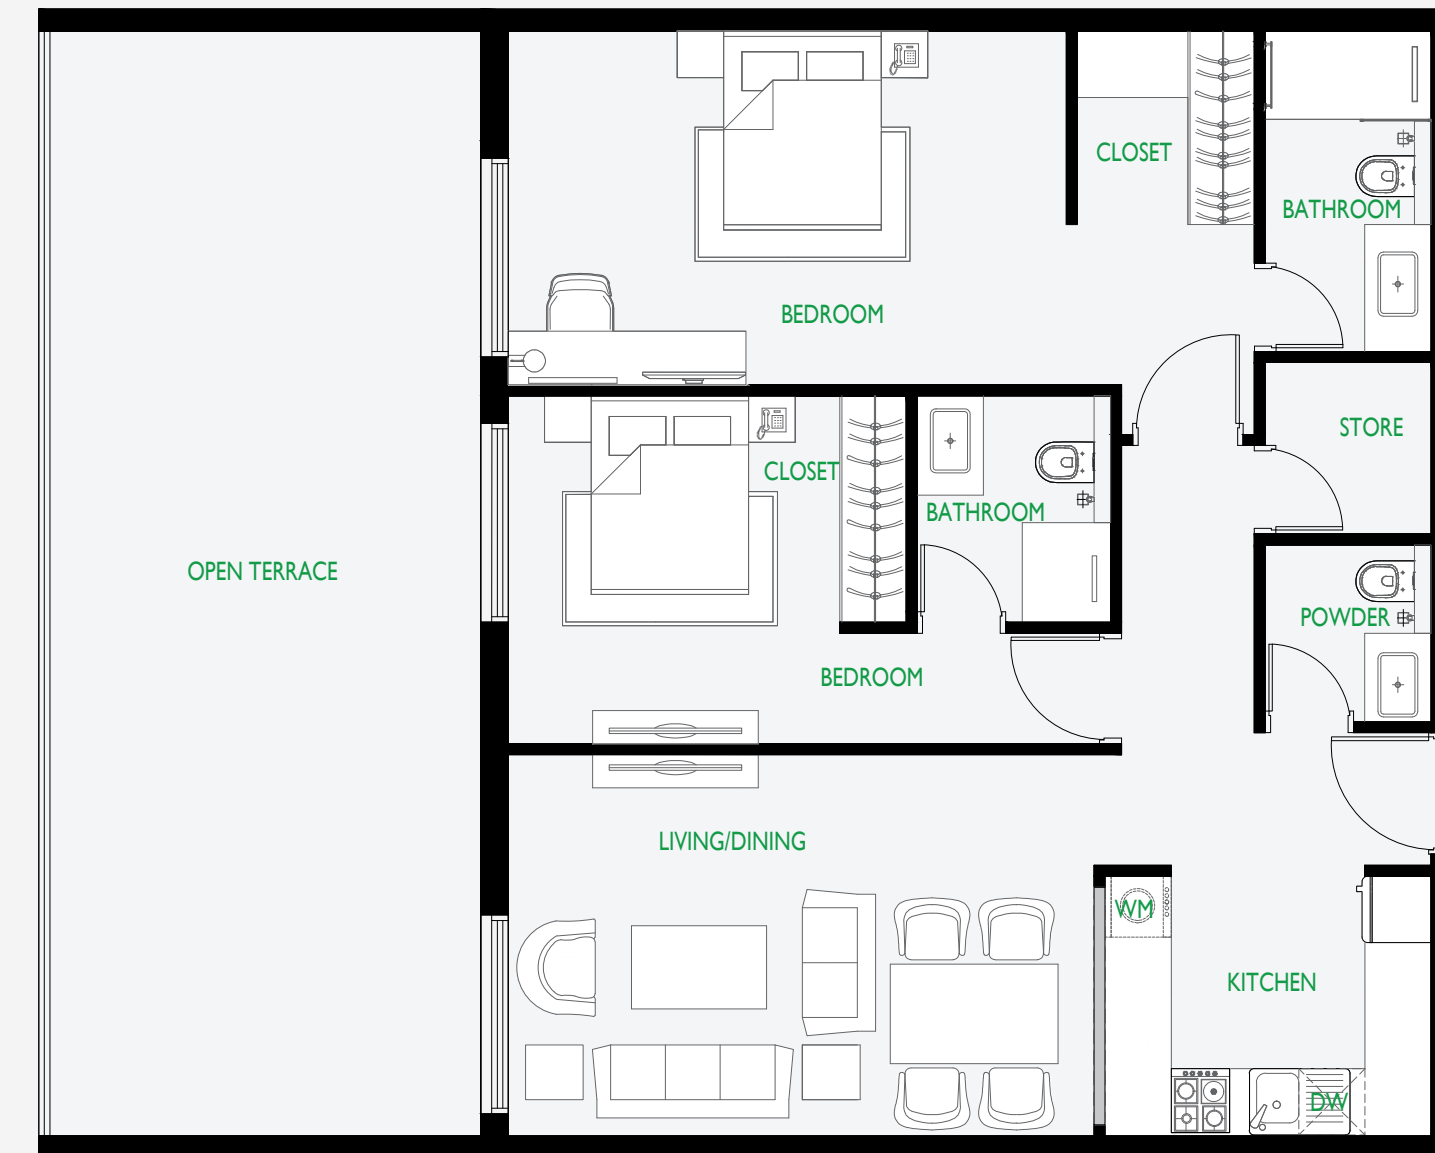

2 Bedroom

Type 7

Apartment Area	965 sq.ft.
Balcony Area	439 sq.ft.

* All images used are for illustrative purposes only and do not represent the actual size, features, specifications, fittings and furnishing. All materials, dimensions, and drawings are approximate only.